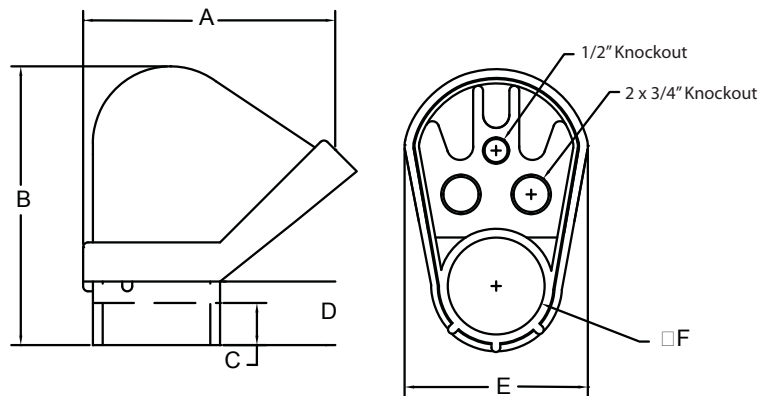

## Service Entrance Cap - 2-1/2" thru 3"

Installed on a vertical conduit, usually outdoors, to receive open wires from an electrical service line. Sometimes called a weather head, it prevents rainwater from entering the conduit.

Part Number	Trade Size	Carton Qty.	"A"	"B"	"C"	"D"	"E"	"ØF"
5133696	2-1/2	5	15.000	8.250	1.875	1.000	8.250	2.890
5133697	3	5	12.250	9.375	1.750	1.000	8.250	3.515

Dimensions are nominal