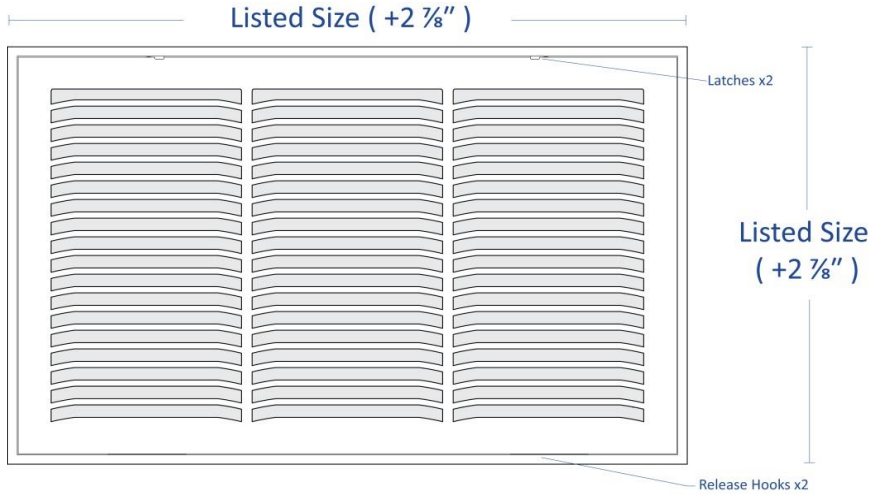

Submitted by: _____

Date: _____

Removable Face

Return Air Filter Grille

Model:

Model Features

- 1/2" louver spaced / dual angular formation
- Accepts 1" air filter
- Air filter (not included)
- Durable white powder coat finish
- Removable Face

Material: Steel

Face: Stamped

Model Size:

Project Name: _____

Architect: _____

Project Location: _____

Engineer: _____

Contractor: _____