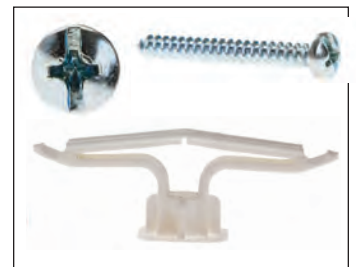

CATALOG NUMBER*	UPC NUMBER	MATERIAL	CONTENTS	PKG STYLE*	CASE QTY	WEIGHT/PKG (lbs.)
NYLON OR ZINC DIE-CAST SCREW-IN WITH PAN HD COMBO TAPPING SCREWS						
SNL1K	78103519545/box	Nylon	#6 Light Duty Anchor 50 6 X 1 Pan Combo HD Screws Zinc 50 Screw-In Anchors	Box	50 Boxes	0.45
SNL1KJ	78103559495/jar	Nylon	Same contents as above	Jar	48 Jars	0.30
SN2ZLK	78103519546/box	Zinc Die-Cast	Same contents as above	Box	50 Boxes	0.60
SN2ZLKJ	78103559546/jar	Zinc Die-Cast	Same contents as above	Jar	36 Jars	0.65
SN1K	78103519541/box	Nylon	#8 Medium Duty Anchor 50 8 X 1 Pan Combo HD Screws Zinc 50 Screw-In Anchors	Box	50 Boxes	0.60
SN1KJ	78103559541/jar	Nylon	Same contents as above	Jar	36 Jars	0.45
SN2ZK	78103519543/box	Zinc Die-Cast	Same contents as above	Box	50 Boxes	0.95
SN2ZKJ	78103559543/jar	Zinc Die-Cast	Same contents as above	Jar	36 Jars	1.00

Features:

- **FAST** - No drilling or hole preparation necessary (Saves Time and Money)
- **NEAT** - Unique tri-cut point self drills a clean hole, and head seats flush
- **EASY** - Installs quickly with a #2 Phillips driver
- **NON-METALLIC** - High strength nylon provides the safety of being non-conductive
- **REMOVABLE** - Can easily be backed out

CATALOG NUMBER*	UPC NUMBER	SIZE	CONTENTS	PKG STYLE*	CASE QTY	WEIGHT/PKG (lbs.)
PLASTIC TOGGLE ANCHOR WITH PAN HD COMBO TAPPING SCREWS						
PTAK38J	78103559534	3/8	50 3/8 Plastic Toggles 50 8 X 1-1/2 Pan Combo Screws Zinc	Jar	12 Jars	0.67
PTAK12J	78103559533	1/2	50 1/2 Plastic Toggles 50 8 X 1-1/2 Pan Combo Screws Zinc	Jar	12 Jars	0.67
PTAK58J	78103559535	5/8	50 5/8 Plastic Toggles 50 8 X 1-1/2 Pan Combo Screws Zinc	Jar	12 Jars	0.66