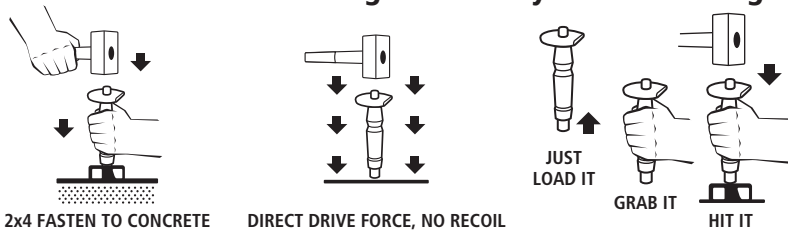

Hand Drive Tool

CATALOG NUMBER	UPC NUMBER	STD PAK[◇] PCS/PKG	CASE QTY	WEIGHT/ PKG (lbs.)
HDT-10	78103519003	1	N/A	0.51

How to Make Fastenings in Masonry Without Drilling or Bolting:

Easy to use!
For best results,
use a 3 lb. hammer