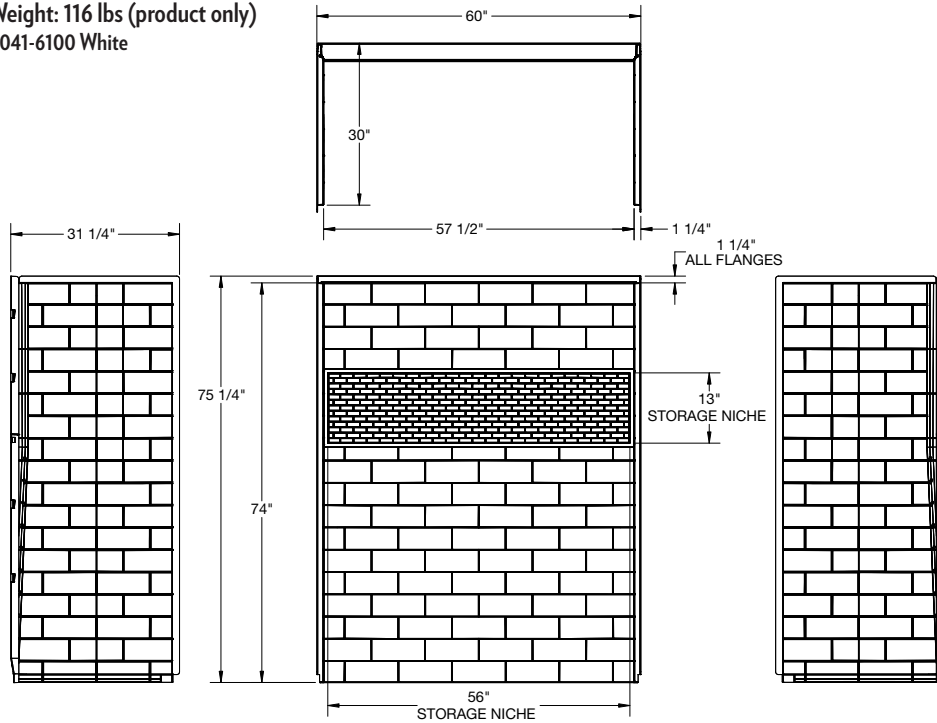

### *DESCRIPTION:*

NEXTILE PRO 4-piece shower wall set compliments many 60" x 30" shower bases, alleviating the need for expensive and time-consuming tile work. The walls connect easily, forming a caulk-free water-management system. The realistic subway tile pattern and grout texture, combined with full-length wall-to-wall storage niche provides a real tile look and feel, with plenty of storage space for bathing essentials. For a custom look, the niche can be tiled with real tile for endless color, pattern, and texture possibilities. The wall system is designed for quick 1-person direct-to-stud installation, which is DIY-friendly and saves time for professional installers. The glossy composite finish and realistic grout are engineered for ease of cleaning and maintenance. NexTile Pro is also available with reinforced backing for future grab bar placement. Grab bars are not included with the set.

# NEXTILE PRO CAULK-FREE, 4-PIECE SHOWER WALL SET 60" X 30" X 74"

## NEXTILE PRO 4-PIECE SHOWER WALL SET

Weight: 116 lbs (product only)

Z041-6100 White

### Standard Features:

60" x 30" shower base compatible  
Realistic tile pattern & grout texture  
Full-length customizable niche  
Quick direct-to-stud installation

Made in the USA

All Dimensions +/- 1/8" unless otherwise noted.