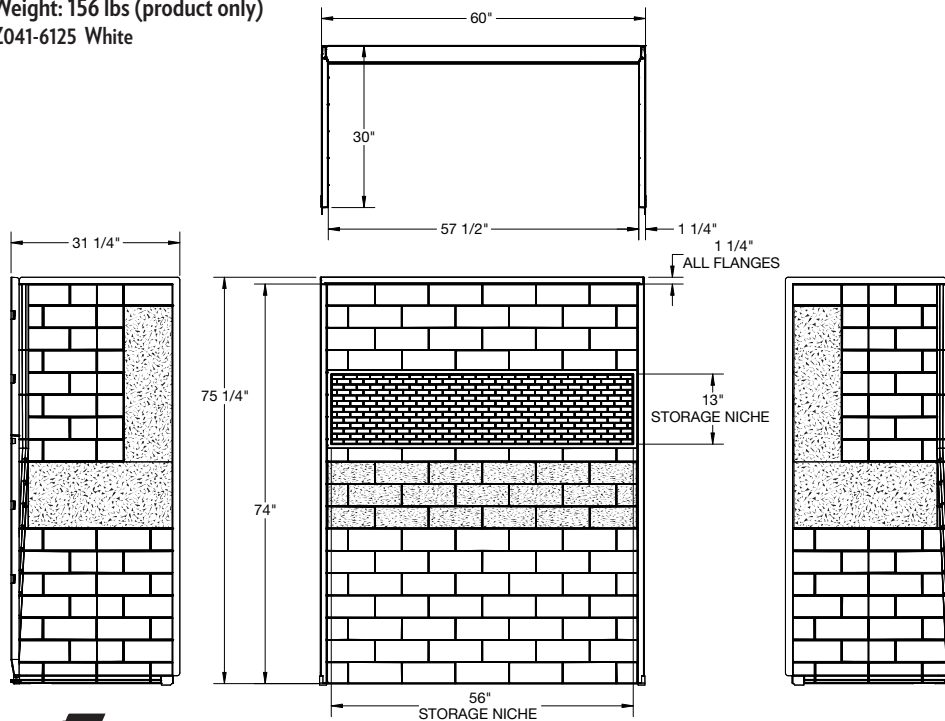

# NEXTILE PRO CAULK-FREE, 4-PIECE SHOWER WALL SET 60" X 30" X 74"

## NEXTILE PRO 4-PIECE SHOWER WALL SET

Weight: 116 lbs (product only)

Z041-6100 White

## NEXTILE 4-PIECE SHOWER WALL SET WITH REINFORCED BACKING

Weight: 156 lbs (product only)

Z041-6125 White

### Standard Features:

60" x 30" shower base compatible  
Realistic tile pattern & grout texture  
Full-length customizable niche  
Quick direct-to-stud installation

Made in the USA

All Dimensions +/- 1/8" unless otherwise noted.