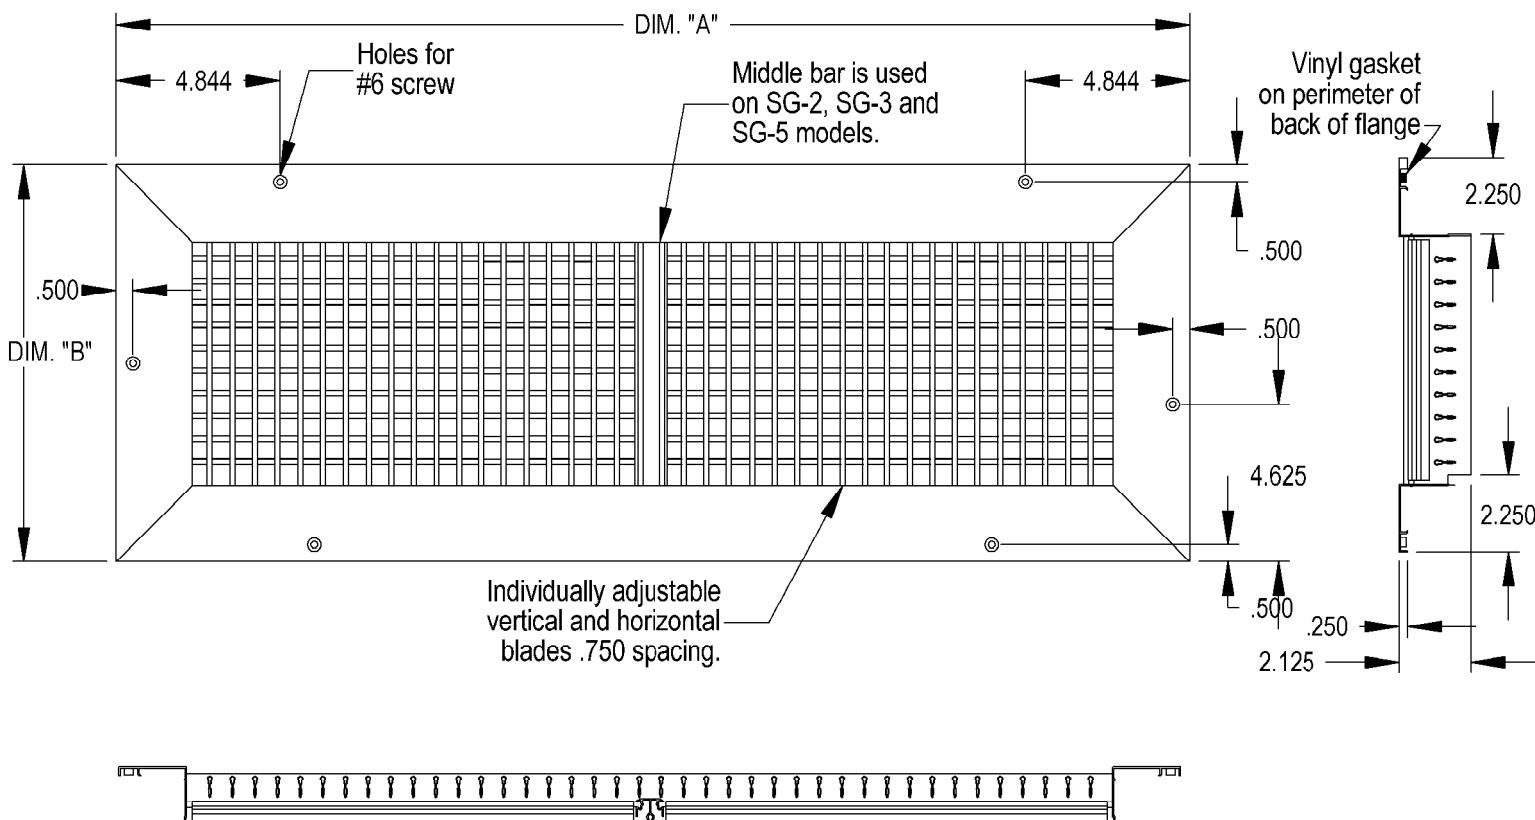

# "SG/W" Series Supply Air Grilles

**Climate Control Solutions**

Grille Size Chart			
Grille part number	Use with unit(s)	Dim. "A"	Dim. "B"
SG-1W (5"x 17")	WA121	21.25	9.25
SG-2W (8"x 20")	WA,WE,WL,WH 18-25	24.25	12.25
SG-3W (8"x 28")	SH,WA,WE,WG,WL,WH 26-37	32.25	12.25
SG-5W (10"x 30")	SH,WA,WE,WG,WL,WH 38-72	34.25	14.25

Standard industry tolerances apply. Specs. are subject to change without notice.

*Construction: Aluminum frame - brushed anodized aluminum finish.*

MIS-2430 A

Job Name:	Architect:
Location:	Engineer:
	Contractor: