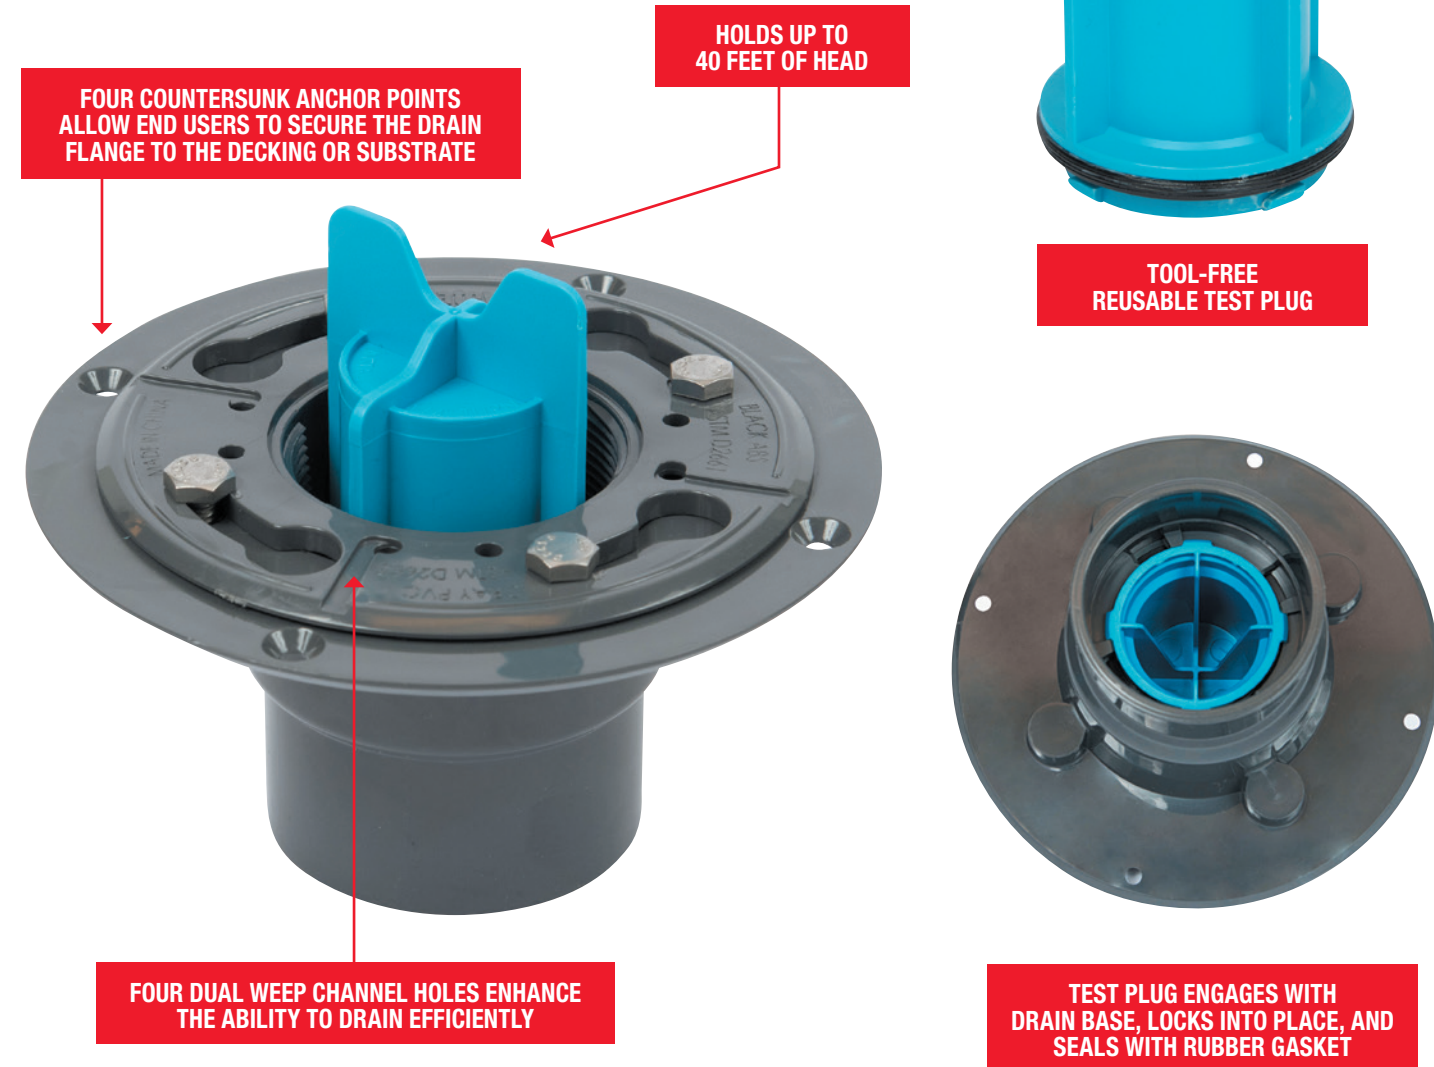

TOOL-FREE TEST PLUG EASY TO INSTALL AND REMOVE

TEST PLUG

The quarter-turn tool-free test plug is available with drain assemblies and also sold independent of drains, making testing quick and painless. The test plug is approved for up to 40 feet of head pressure and can be reused.

- Removable by hand or by notched pipe (no need for channel locks or pliers)
- Holds 40 feet of head
- Design makes it reusable for future testing

NEW OATEY®
130 SERIES
SHOWER PAN DRAIN

deliver quality. build trust. improve lives.

The new 130 Series is ideal for new construction, and its low profile design allows for installation in tight spaces, like retrofits and renovation.

ENHANCED FEATURE SET

Tool-Free Test Plug

- The only tool-free test plug on the market integrated within shower pan drain base
- Removable by hand or notched pipe

Reversible Clamp Collar

- Clamp collar can be reversed to gain 1" of additional installation height
- Double weep holes with optimized channels ensure drainage
- Improved bolt slots for fastening collar to drain base