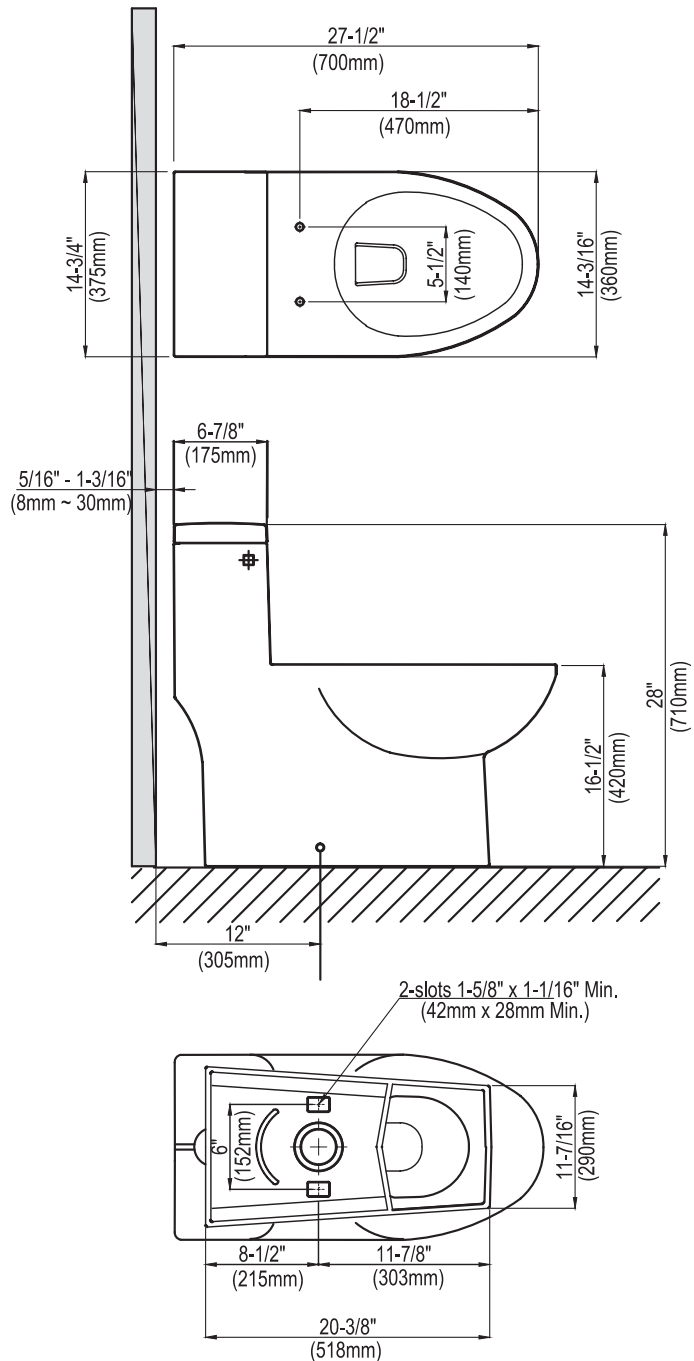

C1162

One-Piece

1.28 gpf

PHYSICAL PROPERTIES

Model: C1162 One-Piece Toilet

Water Surface: 7-7/8" x 9-7/8"
(200mm x 251mm)

Trapway: 2" (50mm)

Water Consumption: 1.28 gpf (4.8 Lpf)

Shipping Weight: 83.77 lbs bowl

Shipping Cube: 6.23 ft.

Rough-in: 12" (305mm)

MaP Rating: 1000 grams

IMPORTANT: imensions are nominal and may vary within the range of tolerances established by ASME A112.19.2 / CSA B45.1. These measurements are subject to change without notice.