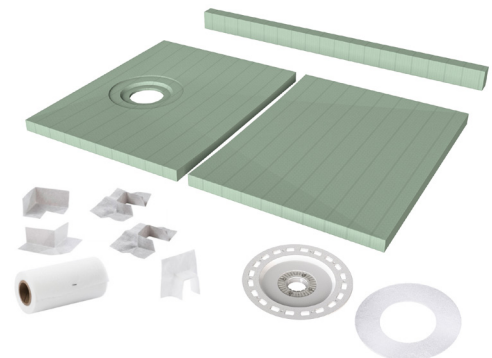

INSTALLATION KITS

Showing SDPAN-LWP38x60-LFOFF

*Oatey 130 series drain base sold separately; also compatible with industry standard drain base models

*ALL SIZES, DESIGNS AND FINISHES ARE ALSO AVAILABLE TO BUILD YOUR OWN KIT.

Have questions? Contact a QuickDrain specialist at 800.321.9532 **Need more information?** Visit us at LRBrands.com

Find us on