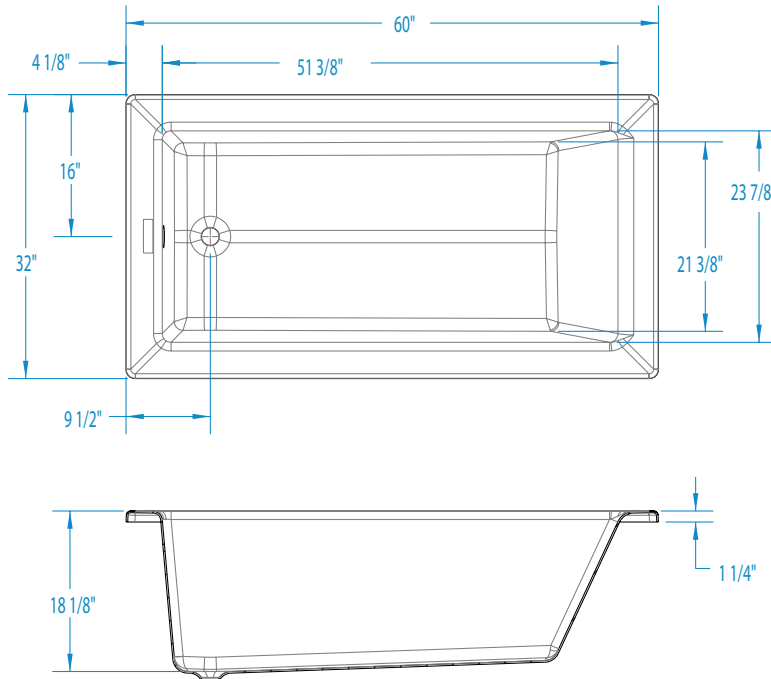

# 6032DMIN

60 x 32 x 19 inches

**FEATURES** lbs Dimensional Tolerance  $\pm \frac{3}{16}$ ". Dimensions needed for site preparation should be measured from the unit. Aquatic assumes no responsibility for preparatory work.

## DIMENSIONS

Specifications	inches
Width: Overall / Net	60
Depth: Overall / Net	32 / 32
Height: Overall / Net	19
Enclosure Opening	–
Skirt Height	
Drain Rough-In (from Back Wall)	15
Drain Rough-In (from Side Wall)	2
Drain: Diameter / Clearance	2 / N/A