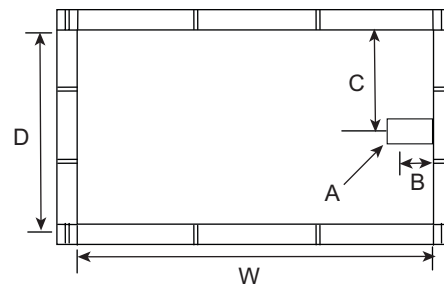

FRAMING DIMENSIONS inches

Type	D Depth	W Width	H Height	A	B	C
Island (Drop-In)	30	58	17 ¾	Box Out	2	15

SUMP DATA

Top of Drain to Bottom of Overflow	Capacity to Overflow gal	Min. Operating Capacity gal	WIDTH @ centerline		DEPTH @ centerline	
			Top	Bottom	Top	Bottom
14 ½	60	38	51 ¾	43	23 ¾	21 ¾