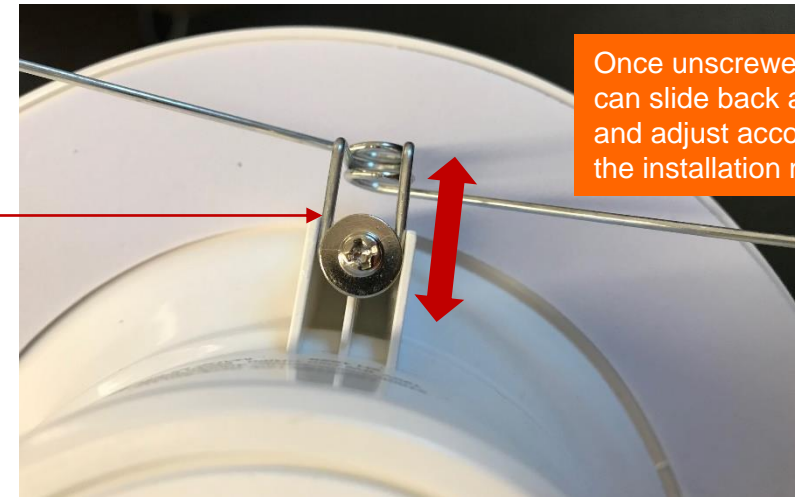

## Key Features and Benefits

RT4

RT5/6

- **Slim and lightweight** design
- Integrated **white trim, white baffle reflector** and **E26 socket adapter** (included)
- Up to **85lpw**
- **CRI 92**
- **CEC / Tier 2 / Energy Star**
- **Wet Rated**
- Replacement for **up to 100w incandescent lamps**

# ULTRA LED™ RT Screw-based Key Takeaways

- Lightweight design
- Higher efficiency in comparison with the market (up to 85LPW – check benchmark slide)
- CRI 92
- Wet Rated (indoor & outdoor application)
- Adjustable torsion springs (RT5/6)
- Included: E26 socket adaptor and Airtight ring
- GU24 socket and push wire adaptor sold separately
- New packaging identity: