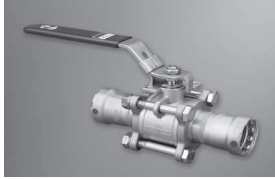

# Viega MegaPress® 3-Piece Ball Valve Model 4875.8

The MegaPress 3-piece carbon steel ball valve is equipped with a full port, 316 stainless steel 3-piece body and zinc nickel coated steel press ends. The ball valve features an EPDM sealing element, a 420 stainless grip ring, a 304 stainless separator ring, PTFE stem seals, a locking metal handle, and Viega's Smart Connect® technology for easy identification of unpressed connections during pressure testing.

### Features

- 316 stainless steel ball
- Blowout-proof 316 stainless steel stem
- 304 stainless steel locking handle
- Adjustable packing nut
- Reinforced PTFE seats
- Smart Connect technology
- ISO 5211 mounting pad

## Viega MegaPress 3-Piece Carbon Steel Ball Valve - Model 4875.8

Part No.	Size (in)	A (in)	L (in)	L1 (in)	H (in)	H1 (in)
	<b>1</b>					
28500	1/2	1.72	2.80	5.88	2.85	1.04
28501	3/4	1.91	3.06	5.88	2.93	1.16
28502	1	2.19	3.54	7.54	3.33	1.40
28503	1 1/4	2.50	4.31	7.54	3.57	1.57
28504	1 1/2	2.92	4.79	7.54	3.89	1.83
28505	2	3.09	5.07	7.54	3.89	1.83