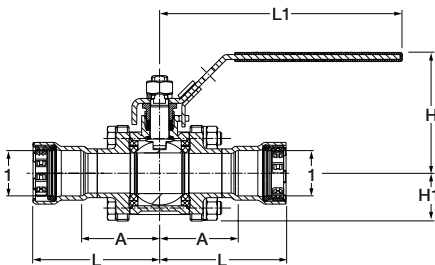

# Viega MegaPress® 3-Piece Ball Valve Model 4875.8

The MegaPress 3-piece carbon steel ball valve is equipped with a full port, 316 stainless steel 3-piece body and zinc nickel coated steel press ends. The ball valve features an EPDM sealing element, a 420 stainless grip ring, a 304 stainless separator ring, PTFE stem seals, a locking metal handle, and Viega's Smart Connect® technology for easy identification of unpressed connections during pressure testing.

### Recommended Tools

- Standard size press tool (minimum hydraulic ram output of 7200 lbs.)
- #56013 MegaPress jaw/ring kit ( 1/2" to 2")

Viega products are designed to be installed by licensed and trained plumbing and mechanical professionals who are familiar with Viega products and their installation. **Installation by non-professionals may void Viega LLC's warranty.**

## Viega MegaPress 3-Piece Carbon Steel Ball Valve - Model 4875.8

Part No.	Size (in)	A (in)	L (in)	L1 (in)	H (in)	H1 (in)
	<b>1</b>					
28500	1/2	1.72	2.80	5.88	2.85	1.04
28501	3/4	1.91	3.06	5.88	2.93	1.16
28502	1	2.19	3.54	7.54	3.33	1.40
28503	1 1/4	2.50	4.31	7.54	3.57	1.57
28504	1 1/2	2.92	4.79	7.54	3.89	1.83
28505	2	3.09	5.07	7.54	3.89	1.83

Valve Size (in)	Valve Body Bolt & Nut Size	Bolt Torque +/- 5 ft/lbs (Nm)	Valve Stem Nut Size		Stem Nut		
			ft/lbs	(Nm)	ft/lbs	(Nm)	
1/2	M8 x 55	M8	7.5	(10)	AF 16 mm	7.5	10
3/4	M8 x 65	M8	15	(20)	AF 18 mm	11	15
1	M10 x 75	M10	15	(20)	AF 21 mm	11	15
1 1/4	M10 x 90	M10	22.5	(30)	AF 22 mm	18.5	25
1 1/2	M10 x 100	M10	22.5	(30)	AF 24 mm	18.5	25
2	M10 x 100	M10	22.5	(30)	AF 24 mm	18.5	25