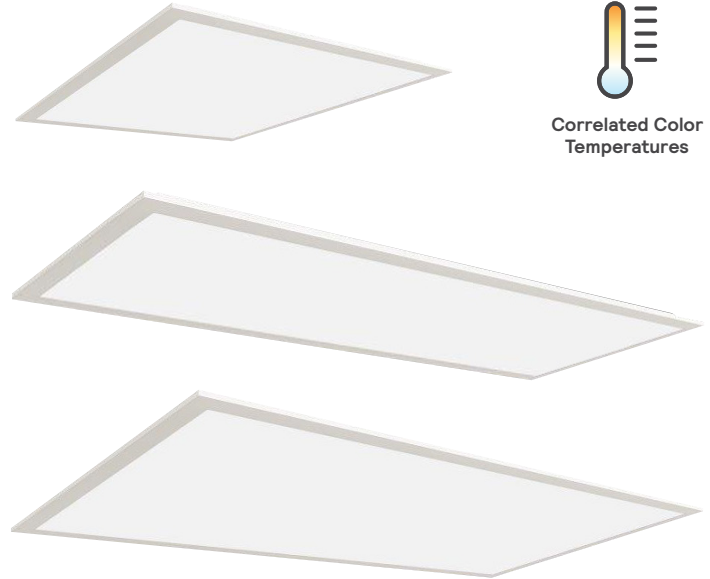

## CFI

by  Signify

Recessed

SBP

Selectable backlit panel

## Make the easy selection

Correlated Color Temperatures

**Day-Brite /CFI Selectable backlit panel** makes it easy for you to provide just the right product to your customers, at the right price.

With 3 color temperature selections, 3 wattage choices, and 3 sizes available, you can provide numerous options to your customers, while keeping inventory levels and SKU count low. Available for use in recessed and surface mount applications, the SBP is a versatile luminaire that is ideal for general lighting applications.

# SBP Selectable backlit panel

## Carry less stock with more options

- Wattage and CCT are selectable via DIP switch on back of luminaire.
- Overall 1-1/2" deep luminaire, including driver box, provides minimal intrusion into the plenum space.
- Even distribution of light on the lens provides exceptionally low glare gradient minimizing distractions at the ceiling plane.
- General light distribution creates uniform horizontal and vertical illuminance on the workplane and limits scalloping on the walls.
- Excellent consistency of correlated color temperature (CCT) per ANSI C78.377.
- CRI 80 minimum color rendering with balanced spectrum.