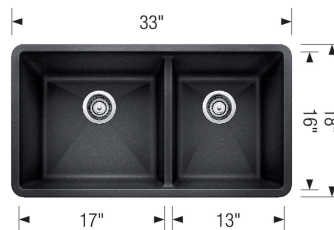

PRECIS 1³/₄ SILGRANIT

Design and Planning Tips

- Min cabinet size: 36 in
- Bowl depth: 9,5 in (240.0 mm)

What is included:

Installation instructions

Cut-out template

Limited Lifetime Warranty

Undermount installation only

Minimum cabinet size: 36"

Cut-out Dimensions:

Cut-out Length: 31.25"

Cut-out Width: 16.25"

Cut-out Below Counter Depth: 10.29"

Left Sink Bowl Dimensions:

Sink Bowl Length (left-to-right): 17"

Sink Bowl Width (front-to-back): 16"

Sink Bowl Depth: 9.5"

Right Sink Bowl Dimensions:

Sink Bowl Length (left-to-right): 13"

Sink Bowl Width (front-to-back): 16"

Sink Bowl Depth: 9.5"

Drain hole compatible with 3.5" strainers or waste flanges

Cannot be shipped UPS

Codes/Standards: CSA B45.8-18/IAPMO Z403-2018

Optional Accessories

Sink Grid	516364
Sink Grid	516366
Sink Grid	233542
CapFlow Strainer Cover	517666
Undermount Clips	440851

Warranty

BLANCO offers a limited lifetime warranty on all sinks and faucets, as well as a one-year warranty on all custom accessories.

Code/Standards Compliance

BLANCO sinks and faucets are third-party tested and certified to standards and listed by applicable certification bodies. For more information on individual product listings, contact our office or listing organization.