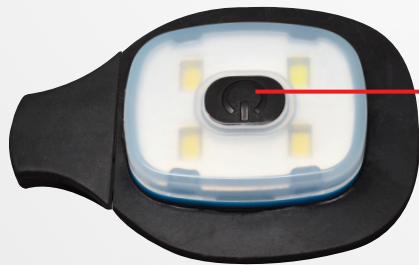

**NEW! From
Sensible Products**

**Rechargeable!
No More Batteries!**

From Sensible Products... **LED Winter Hat**

- The LED Winter Hat -
*Warm and Comfy Knitted Hat With
A Rechargeable 4 LED Headlight!*
No batteries to replace!
No extra flashlight needed!

- 4 rechargeable LEDs with 120 lumens of light and a beam distance of more than 30 feet.
- Run time on High is 2 hrs., run time on Low is 4 hrs.
- Easy 1-button operation: **Power on/off**, plus **high and low light modes**.
- Recharge in a standard USB outlet.
- Compact size, light weight.
- Easily remove light to launder hat.
- One size fits most. Available in black.

**One Button
Operation:**

- Power On/Off
- 2 light modes:
 - a) high
 - b) low

Remove and Recharge:

1. Turn down rim of hat.

2. Push light inward to remove.

3. Remove cover of USB connector. Insert into standard USB outlet. Charge with computer, car charger, power socket or portable power bank.