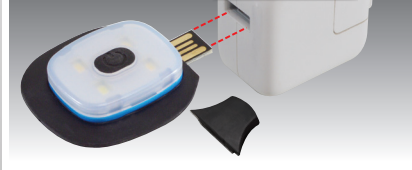

- 4 rechargeable LEDs with 120 lumens of light and a beam distance of more than 30 feet.
- Run time on High is 2 hrs., run time on Low is 4 hrs.
- Easy 1-button operation: **Power on/off**, plus **high and low light modes**.
- Recharge in a standard USB outlet.
- Compact size, light weight.
- Easily remove light to launder hat.
- One size fits most. Available in black.

**One Button
Operation:**

- Power On/Off
- 2 light modes:
 - a) high
 - b) low

Remove and Recharge:

1. Turn down rim of hat.

2. Push light inward to remove.

3. Remove cover of USB connector. Insert into standard USB outlet. Charge with computer, car charger, power socket or portable power bank.