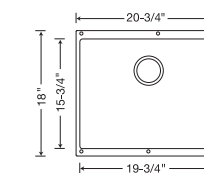

Depth = 7-1/2"

Anthracite	513428
Cinder	519049
Metallic Gray	513429
White	513426
Biscuit	513427
Biscotti	517109
Truffle	517677
Café Brown	515652