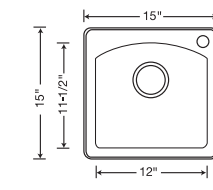

Depth = 8"

- Anthracite 440204
- Cinder 441477
- Metallic Gray 440203
- White 440205
- Biscuit 440206
- Biscotti 441219
- Truffle 441295
- Café Brown 440202

NEW BLANCO VALEA™
SINGLE BOWL