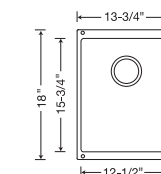

Depth = 7-1/2"

Anthracite	513424
Cinder	519048
Metallic Gray	513425
White	513422
Biscuit	513423
Biscotti	517110
Truffle	517676
Café Brown	515653

For custom accessories see page 15.

Anthracite

Cinder

Metallic Gray

White

Biscuit

Biscotti

Truffle

Café Brown