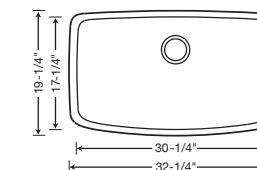

Depth = 9-1/2"

- Anthracite 441610
- Cinder 441611
- Biscotti 441612
- Café Brown 441613

BLANCO VISION™
SINGLE BOWL