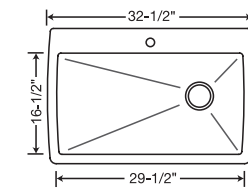

Depth = 9-1/2"

- Anthracite 440194
- Cinder 441467
- Metallic Gray 440193
- White 440195
- Biscuit 440196
- Biscotti 441214
- Truffle 441287
- Café Brown 440192

BLANCO DIAMOND™
BAR SINK
DUAL DECK DESIGN