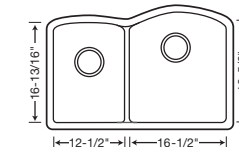

Depth = 9-1/2" / 9-1/2"

- Anthracite 441598
- Cinder 441600
- Metallic Gray 441601
- White 441603
- Biscuit 441606
- Biscotti 441607
- Truffle 441608
- Café Brown 441609