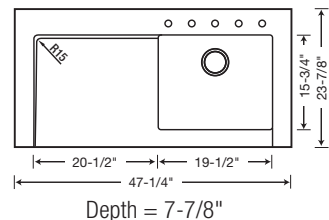

### CUSTOM ACCESSORIES INCLUDED

519448 Cinder

- Anthracite 518619
- Cinder 519448
- White 519449

BLANCO MODEX™ features a 3" profile that sits above the counter, with a large drainerboard designed to drain water right into the main bowl.