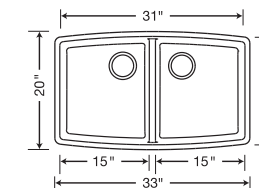

Depth = 10" / 10"

Anthracite	440069
Cinder	441473
Metallic Gray	440072
White	440071
Biscuit	440070
Biscotti	441226
Truffle	441290
Café Brown	440068