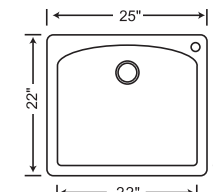

Depth = 10"

- Anthracite 440210
- Cinder 441463
- Metallic Gray 440209
- White 440211
- Biscuit 440212
- Biscotti 441215
- Truffle 441280
- Café Brown 440208

BLANCO DIAMOND™
SUPER SINGLE BOWL
DUAL DECK DESIGN