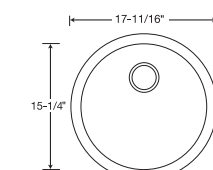

Depth = 6-5/8"

- Anthracite 511632
- Cinder 518911
- Metallic Gray 513382
- White 511631
- Biscuit 513381
- Biscotti 517143
- Truffle 517699
- Café Brown 515803

Anthracite

Cinder

Metallic Gray

White

Biscuit

Biscotti

Truffle

Café Brown