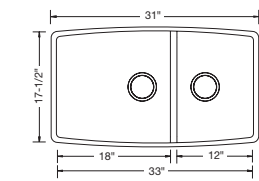

Depth = 10" / 10"

Anthracite	441312
Cinder	441474
Metallic Gray	441309
White	441310
Biscuit	441311
Biscotti	441314
Truffle	441315
Café Brown	441313