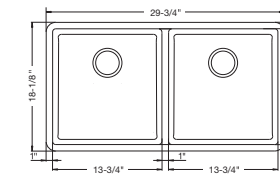

Depth = 8" / 8"

Anthracite	516322
Cinder	519050
Metallic Gray	516319
White	516320
Biscuit	516321
Biscotti	517107
Truffle	517678
Café Brown	516323

Drain grooves not available on this model.