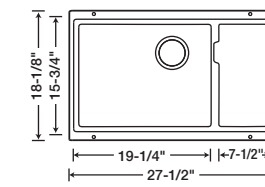

Depth = 7-7/8" / 5-1/2"

Anthracite	519450
Cinder	519451
Metallic Gray	519452
White	519453
Biscuit	519454
Biscotti	519455
Truffle	519456
Café Brown	519457