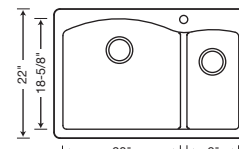

Depth = 9-1/2" / 8"

- Anthracite 440199
- Cinder 441464
- Metallic Gray 440198
- White 440200
- Biscuit 440201
- Biscotti 441221
- Truffle 441282
- Café Brown 440197

Anthracite

Cinder

Metallic Gray

White

Biscuit

Biscotti

Truffle

Café Brown