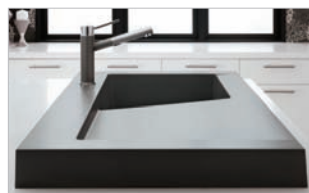

BLANCO MODEX™ features a 3" profile that sits above the counter, with a large drainerboard designed to drain water right into the main bowl.