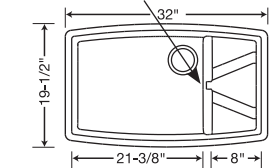

Hidden grooves drain water into main bowl.

Depth = 10" / 7-3/4"

Anthracite	440064
Cinder	441476
Metallic Gray	440067
White	440066
Biscuit	440065
Biscotti	441227
Truffle	441291
Café Brown	440063