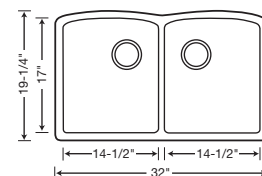

Depth = 9-1/2" / 9-1/2"

- Anthracite 440184
- Cinder 441470
- Metallic Gray 440183
- White 440185
- Biscuit 440186
- Biscotti 441223
- Truffle 441286
- Café Brown 440182