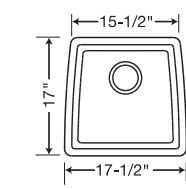

Depth = 9"

Anthracite	440079
Cinder	441475
Metallic Gray	440082
White	440081
Biscuit	440080
Biscotti	441224
Truffle	441288
Café Brown	440078

For custom accessories see page 15.