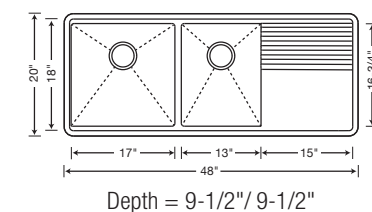

BLANCO MODEX™ — ELEVATED PROFILE

GREAT DESIGN IS A POWERFUL THING. The way it makes a statement, brightens a room and ignites conversation. And MODEX™ does just that. Winner of the prestigious RED DOT Award, MODEX™ is more than just a sink, it's the inspiration for your ideal kitchen. With its pure lines and geometric contours, one may consider it architecture on a personal level. Go glamorous. Keep it sleek. No matter what look you're after, MODEX's above-counter design and unique profile create a modern aesthetic that effortlessly transforms your kitchen workstation into a work of art.

CUSTOM ACCESSORIES INCLUDED

- Anthracite 518619
- Cinder 519448
- White 519449

BLANCO MODEX™ features a 3" profile that sits above the counter, with a large drainerboard designed to drain water right into the main bowl.

Ash cutting board (included) allows for food prep on top of sink.

BLANCO PRECIS™ — ELEVATED PURPOSE

THERE'S NOTHING OUR PRECIS™ MULTI-LEVEL CAN'T DO. And since the sink is the most used appliance in the kitchen, you'll be glad it does it all. It's a functional workstation, complete with a sliding cutting board that spans the width of the sink and an integrated stainless steel colander. And whether you're slicing, dicing or draining, this sink is busy resisting stains, scratches and heat. Sliding walnut cutting board, stainless steel colander and three sink grids, all packaged with the sink. Not available separately.

CUSTOM ACCESSORIES INCLUDED

- Anthracite 440408
- Cinder 441471
- Metallic Gray 440411
- White 440410
- Biscuit 440409
- Biscotti 441293
- Truffle 441292
- Café Brown 440399

Prep accessories and a specially designed drain board add to the functionality and gourmet appeal of the PRECIS™ MULTI-LEVEL workstation.