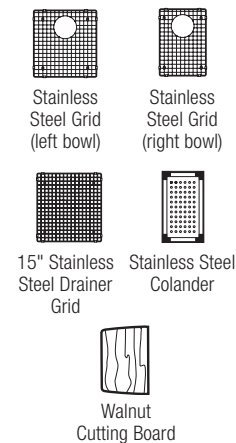

CUSTOM ACCESSORIES INCLUDED