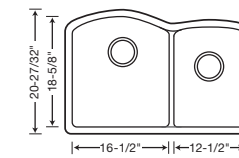

Depth = 9-1/2" / 9-1/2"

- Anthracite 441590
- Cinder 441591
- Metallic Gray 441592
- White 441593
- Biscuit 441594
- Biscotti 441595
- Truffle 441596
- Café Brown 441597