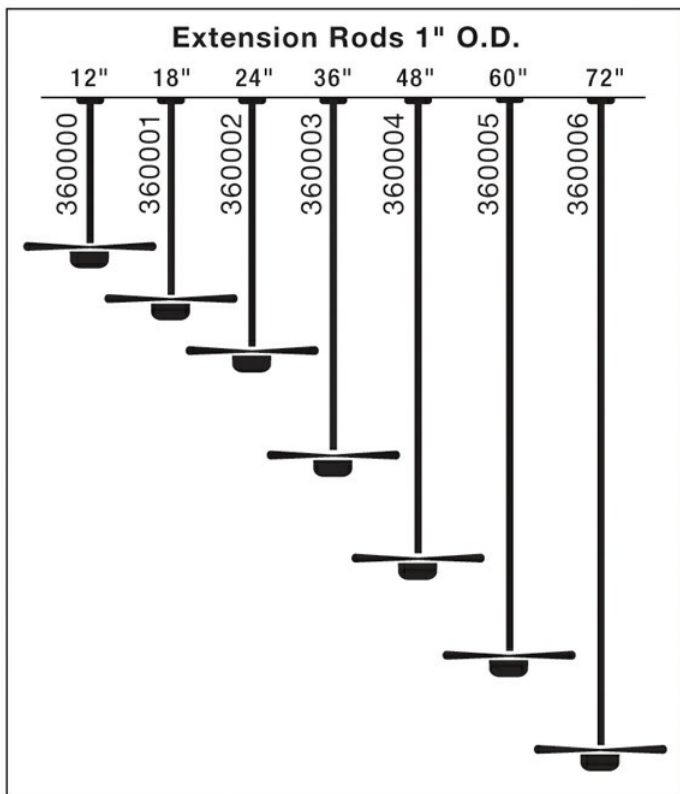

Fan Downrod 24 Inch

360002SBK (Satin Black)

Project Name: _____

Location: _____

Type: _____

Qty: _____

Comments: _____

Ordering Information

Product ID 360002SBK

Finish Satin Black

Available Finishes
SNW, AP, AW, BAB, BKZ, BSS, CZ, DBK, GST, MCH, MDW, MWH, NBR, NI, OBB, OLZ, OZ, PN, SBK, SGD, SNW, TZ, TZG, TZP, WCP, WH, WSP, WZC

Dimensions

Weight 3.00 LBS

Specifications

Material Steel

Qualifications

Safety Rated Not Required

Warranty www.kichler.com/warranty

Dimensions

Length	24.00"
Width	1.00"

Notes: