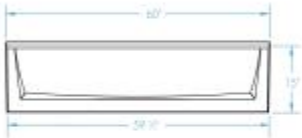

VP6030CTL/R 60 x 30 Solid Surface Bathtub

Model number:

SW000501

Dimensions: 60" x 30" x 15"

Installation: Alcove

Material: Solid Surface

Standard Features:

- Pre-Leveled base
- Slip resistant, textured bottom
- Available in White only
- Left, right drain
- Modern, matte finish

VP6030CTL/R 60 x 30 Solid Surface Bathtub

Model number:

SW000501

Dimensions: 60" x 30" x 15"

Installation: Alcove

Material: Solid Surface

Dimensions

60 x 30 x 15 In.

Water Capacity

37 gallons

Weight

54 lbs

Drain location:

Left

Right

VP6030CT