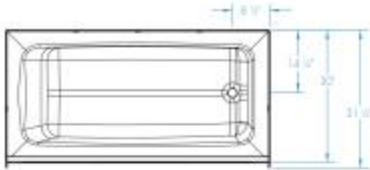

VP6030CTL/R 60 x 30 Solid Surface Bathtub

Model number:

SW000501

Dimensions: 60" x 30" x 15"

Installation: Alcove

Material: Solid Surface

Standard Features:

- Pre-Leveled base
- Slip resistant, textured bottom
- Available in White only
- Left, right drain
- Modern, matte finish

VP6030CTL/R 60 x 30 Solid Surface Bathtub

Model number:

SW000501

Dimensions: 60" x 30" x 15"

Installation: Alcove

Material: Solid Surface

Dimensions

60 x 30 x 15 In.

Water Capacity

37 gallons

Weight

54 lbs

Drain location:

Left

Right

VP6030CT