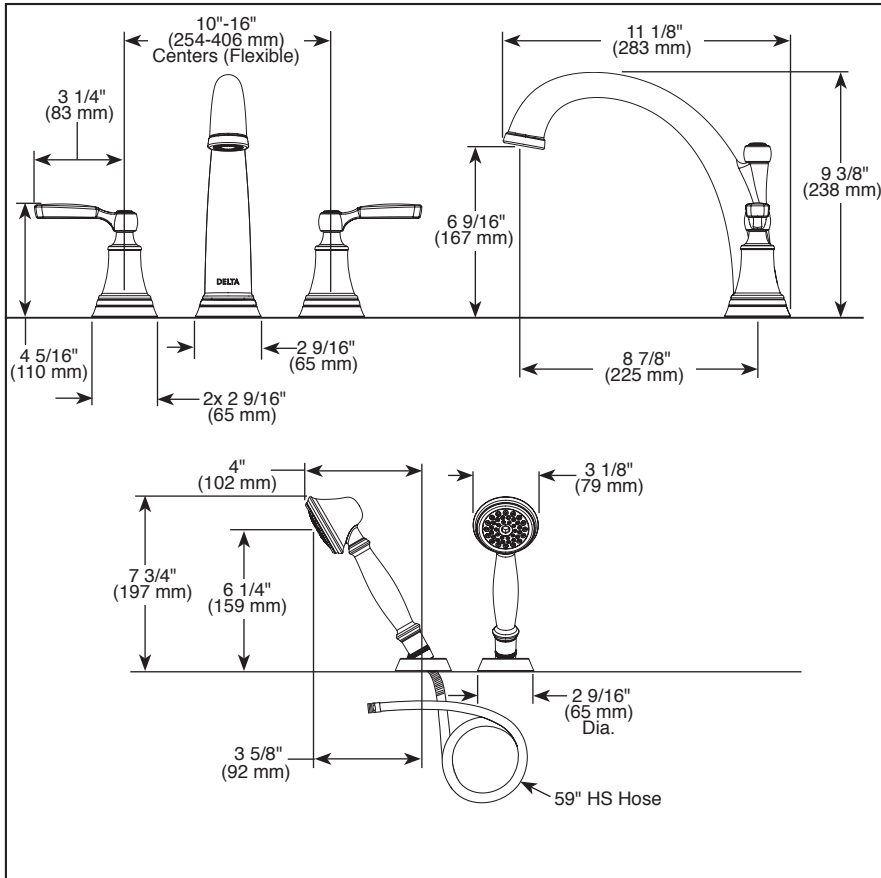

▲ Designate proper finish suffix

see what Delta can do™

ROMAN TUB/WHIRLPOOL FAUCET TRIM

- Woodhurst™ Bath Collection
- Three Hole Installation (T2732 Series)
- Four Hole Installation (T4732 Series)

STANDARD SPECIFICATIONS:

- Temperature and volume controlled with handles
- Rough-In kit must also be ordered to complete installation
  - -R4707 for four hole
  - -R2700 or R2707 for three hole
  - -R23601 for three hole 10" fixed installationThere are separate specification sheets on each rough-in kit if more details are required.
- Hand shower includes certified double check valves for backflow prevention (T4732)
- Hand shower flowrate max. 1.75 gpm @ 80 psi, 6.6 L/min @ 550 kPa
- Hot/cold indicators

WARRANTY

- Lifetime limited warranty on parts (other than electronic parts and batteries) and finishes: or, for commercial users, for 5 years from date of purchase.
- 5 year limited warranty on electronic parts (other than batteries); or, for commercial users, for 1 year from the date of purchase. No warranty is provided on batteries.

COMPLETE VALVE COMPLIES WITH:

- ASME A112.18.1 / CSA B125.1
- Indicates compliance to - Valve control only ICC/ANSI A117.1
- EPA WaterSense® - Applies to hand shower only-RP46680