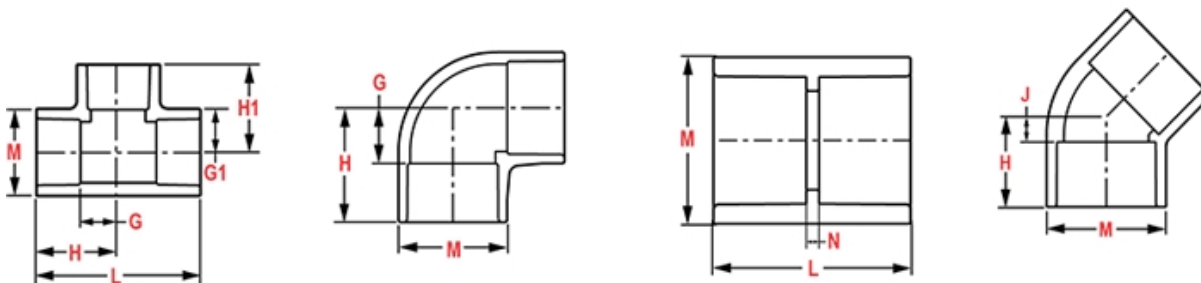

Part No: 837-291C

Schedule 80 PVC & CPVC

Bushing

Desc: 2-1/2X1-1/2 CPVC RED BUSH SPGXSOC SCH80

MSRP: 83.74

Part Code: 090

Weight(lbs): 0.401

Weight(kg): 0.182

Weight(gm): 182

Size: 2-1/2"X1-1/2"

Color: GRAY

Material: CPVC

Connection Spigot x Socket
Type Reduction

Injection Molded Dimension References:

- G** = (LAYING LENGTH) intersection of center lines to bottom of socket/thread; 90° elbows, tees, crosses; ± 1/32 inch.
- H** = Intersection of center lines to face of fitting; 90° elbows tees, crosses; ± 1/32 inch.
- J** = Intersection of center lines to bottom of socket/thread; 45° elbows; ± 1/32 inch
- L** = Overall length of fittings; ± 1/16 inch.
- M** = Outside diameter of socket/thread hub; ± 1/16 inch.
- N** = Socket bottom to socket bottom; couplings; ± 1/16 inch.
- W** = Height of cap; ± 1/16 inch

Typical Molded Dimension References

The information printed here is based on current information & product design at the time of publication and is subject to change without notification. Spears® ongoing commitment to product improvement may result in some variation. No representation, guarantees or warranties of any kind are as to its accuracy, suitability for particular application or results to be obtained therefrom. For verification of technical data or additional information, please contact Spears® Technical Service Department :: WEST COAST : (818) 364-1611 - EAST COAST : (717) 938-9006