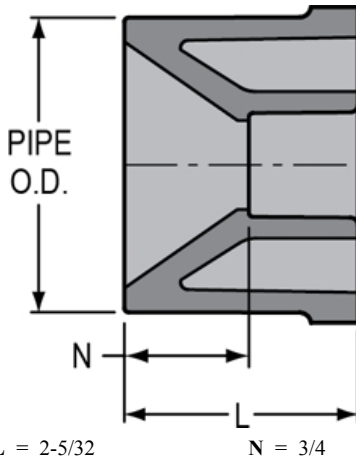

Part No: 837-291C

Schedule 80 PVC & CPVC

Bushing

Desc: 2-1/2X1-1/2 CPVC RED BUSH SPGXSOC SCH80

MSRP: 83.74

Part Code: 090

Weight(lbs): 0.401

Weight(kg): 0.182

Weight(gm): 182

Size: 2-1/2"X1-1/2"

Color: GRAY

Material: CPVC

Connection Spigot x Socket
Type Reduction

Injection Molded Dimension References:

- G** = (LAYING LENGTH) intersection of center lines to bottom of socket/thread; 90° elbows, tees, crosses; ± 1/32 inch.
- H** = Intersection of center lines to face of fitting; 90° elbows tees, crosses; ± 1/32 inch.
- J** = Intersection of center lines to bottom of socket/thread; 45° elbows; ± 1/32 inch
- L** = Overall length of fittings; ± 1/16 inch.
- M** = Outside diameter of socket/thread hub; ± 1/16 inch.
- N** = Socket bottom to socket bottom; couplings; ± 1/16 inch.
- W** = Height of cap; ± 1/16 inch

Typical Molded Dimension References

The information printed here is based on current information & product design at the time of publication and is subject to change without notification. Spears® ongoing commitment to product improvement may result in some variation. No representation, guarantees or warranties of any kind are as to its accuracy, suitability for particular application or results to be obtained therefrom. For verification of technical data or additional information, please contact Spears® Technical Service Department :: WEST COAST : (818) 364-1611 - EAST COAST : (717) 938-9006