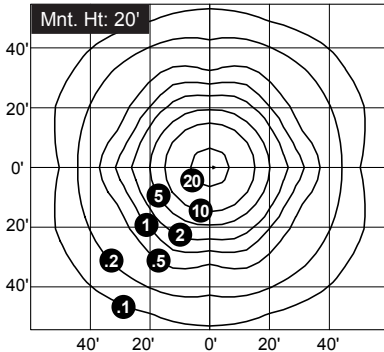

### Photometrics

#### ORHB12L

Mnt. Ht: 20'

Light Loss Factor	1.00
Total Lamp Lumens	12,529
Mounting Height	20'
Max. Calculated Value	13.94Fc

#### ORHB18L

Mnt. Ht: 20'

Light Loss Factor	1.00
Total Lamp Lumens	17,170
Mounting Height	20'
Max. Calculated Value	19.33Fc

#### ORHB24L

Mnt. Ht: 20'

Light Loss Factor	1.00
Total Lamp Lumens	21,171
Mounting Height	20'
Max. Calculated Value	24.01Fc