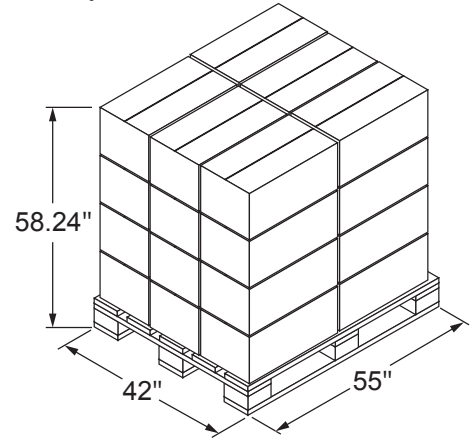

Pallet Dimensions

Qty:60