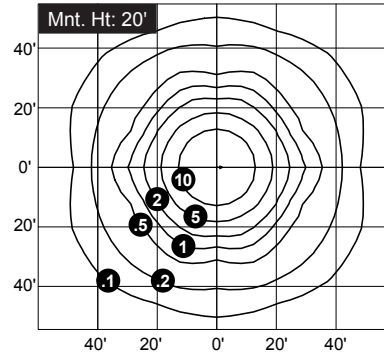

### Dimensions

### Photometrics

#### ORHB12L

Mnt. Ht: 20'

Light Loss Factor	1.00
Total Lamp Lumens	12,529
Mounting Height	20'
Max. Calculated Value	13.94Fc

#### ORHB18L

Mnt. Ht: 20'

Light Loss Factor	1.00
Total Lamp Lumens	17,170
Mounting Height	20'
Max. Calculated Value	19.33Fc