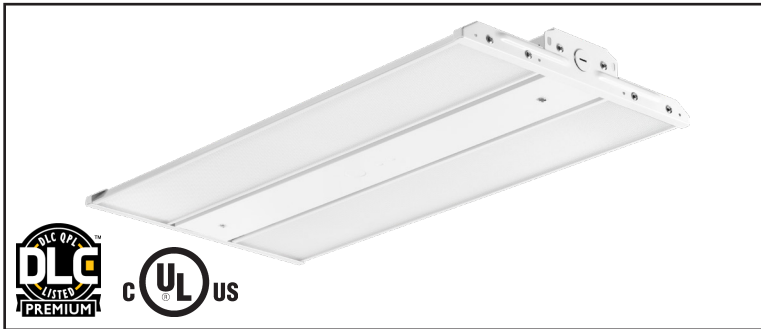

## Linear High Bay

#### Housing Specifications

- High quality compact 2ft steel construction with white paint-after-fabrication finish
- Color: White
- Lifespan: 50,000 hours