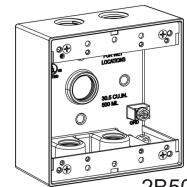

SPECIFICATION & FEATURES

2-GANG BOXES 2" DEEP

FEATURES & DIMENSION:

- Die Cast Copper-Free Aluminum
- Premium Powder Coat Finish
- Two Closure Plugs included
- Ground Screw installed
- Lugs included
- Individually shrink-wrapped with barcode
- Retail shelf packaging
- Width: 4-9/16"
- Height: 4-1/2"
- Depth: 2"

CERTIFICATION:

File E227970

Listed

Wet Location

2B50-3
2B75-3
2B100-3

2B50-4
2B75-4
2B100-4

2B50-5
2B75-5

2B50-5X
2B75-5X
2B100-5X

2B50-6X
2B75-6X

2B50-7
2B75-7

2B50-7X
2B75-7X

2B50-9
2B75-9

CONFIGURATION DATA:

Part No.			Outlet Holes	Hole Size	Cu.Inch	Std.Pkg.
Gray	Bronze	White				
2B50-3	2B50-3-BR	2B50-3-W	3	1/2"	30.5	12
2B50-4	-	-	4	1/2"	30.5	12
2B50-5	2B50-5-BR	2B50-5-W	5	1/2"	30.5	12
2B50-5X	-	-	5	1/2"	30.5	12
2B50-6X	-	-	6	1/2"	30.5	12
2B50-7	-	-	7	1/2"	30.5	12
2B50-7X	-	-	7	1/2"	30.5	12
2B50-9	-	-	9	1/2"	30.5	12
2B75-3	2B75-3-BR	2B75-3-W	3	3/4"	30.5	12
2B75-4	-	-	4	3/4"	30.5	12
2B75-5	2B75-5-BR	2B75-5-W	5	3/4"	30.5	12
2B75-5X	-	-	5	3/4"	30.5	12
2B75-6X	-	-	6	3/4"	30.5	12
2B75-7	-	-	7	3/4"	30.5	12
2B75-7X	-	-	7	3/4"	30.5	12
2B75-9	-	-	9	3/4"	30.5	12
2B100-3	2B100-3-BR	2B100-3-W	3	1"	30.5	12
2B100-4	-	-	4	1"	30.5	12
2B100-5X	-	-	5	1"	30.5	12