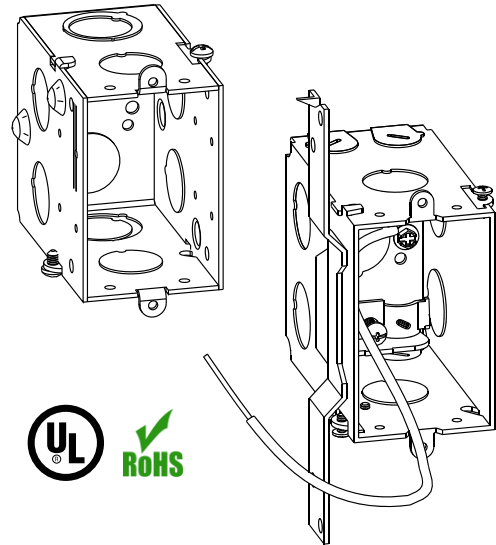

SPECIFICATION & FEATURES

GANGABLE SWITCH BOXES 3-1/2" DEEP

DESCRIPTION:

Orbit Industries' 3-1/2" Deep Gangable Switch Boxes are used in the installation of switches. Models include a pre-assembled 10-32 grounds screw and a solid #12AWG 7" Pigtail for ground applications. They are constructed from 16 gauge galvanized steel. Orbit Industries' selection includes a variety of gangable switch boxes with non-metallic cable clamps, metal clad cable clamps, and old work tigergrrips.

CERTIFICATION:

UL file E227970, conforms to UL514A.

FEATURES

Pigtail Features:

7" Solid Cu. #12AWG Pigtail Pre-assembled with Ground Emboss and 10-32 Ground Screw (Except for GDB-1-NE)

Knockout:

50: 1/2" K.O.; **Loom:** Loom Pryouts;
MKO: Moon K.O. (1/2" and 3/4" K.O.)

Bracket:

FB: (L: 7-1/4", W: 3/4") Offset (9/16") Mounts on flat side of stud or joist
B: (L: 3", W: 2") Offset (9/16") Face mounts on front edge of wood stud

Clamp:

NM: Accommodates #14-2 to #10-3 Non-Metallic Sheathed Cables with ground. 45° & 90° Screw Mounting.

BX/MC Clamp:

Accommodates Metal Clad Cables from size #14-2 to #10-4. All MC series boxes are suitable for use with MCAP™-Aluminum (MCAP is a trademark of Southwire Company)

DIMENSIONS

Width: 2"

Height: 3"