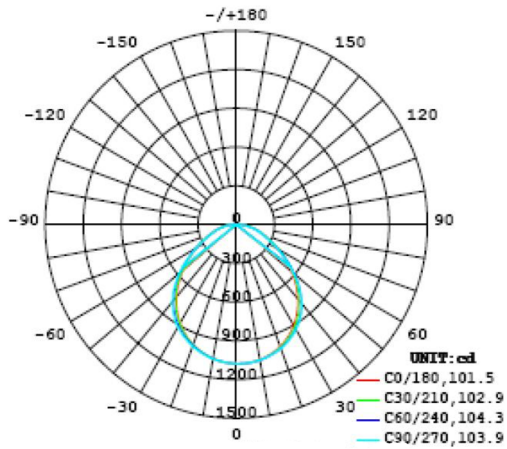

Light Distribution