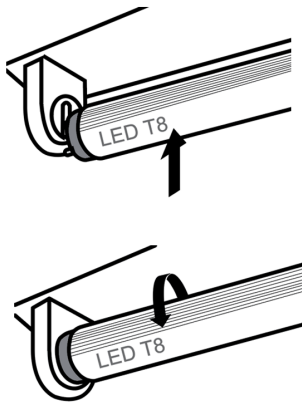

Listings

UL Listed	Yes
NSF Listed	Meets NSF/ANSI standards for use in Food Zone (non-contact), Splash, and Non-Food Zones
DLC Listed	This product is on the Design Lights Consortium (DLC) Qualified Products List and is eligible for rebates from DLC Member Utilities.
DLC Model Number	T10001
DLC Product Code	PLYCVYW0VWHB
CEC Status	Lawful for sale in California

Light Distribution

Ballast Performance

	0.78BF	0.88BF	1.88BF
Lumens	1500	1800	2100
System Power (W)	11	13	17

Case and Pallet Dimensions

	QTY	LENGTH	WIDTH	HEIGHT
CASE	25	50.8	6.3	7.4
PALLET	900	44.8	39.6	52.4

Wiring Diagram

Dimension