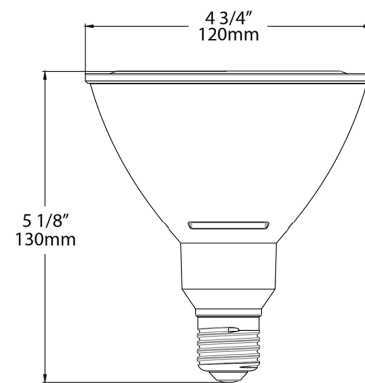

2330084

CEC Status:

Not lawful for sale in California

Case and Pallet Dimensions

	QTY	LENGTH (in)	WIDTH (in)	HEIGHT (in)
CASE	6	15.1	10.2	6.1
PALLET	360	45.4	35.5	48.5

Dimension

Light Distribution