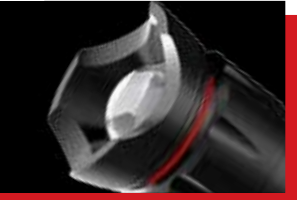

U.S. PATENT

- 659,869 S

Display Dimensions
(H) 8" x (W) 7.5" x (D) 8.25"