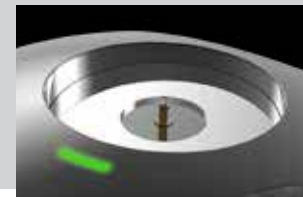

U.S. PATENT

- 8,628,210

Display Dimensions

(H) 11.125" x (W) 5.5" x (D) 7.75"

Gift Box Dimensions

(H) 4.2" x (W) 2.95" x (D) 2.35"