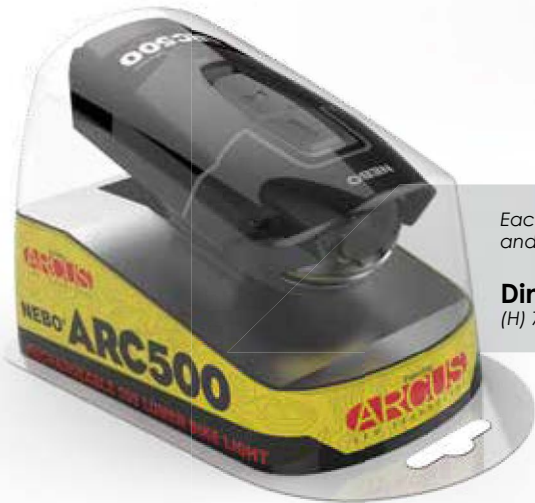

**BATTERIES**

- Powered by 3 AA batteries (included)

**SPECS**

- 0.4 lbs.
- (H) 4.825" x (W) 1.625"

**ARCUS**  
 LED TECHNOLOGY

ARCUS is a new proprietary C·O·B LED technology that shapes light like never before with 250° of intense light coverage for maximum safety.