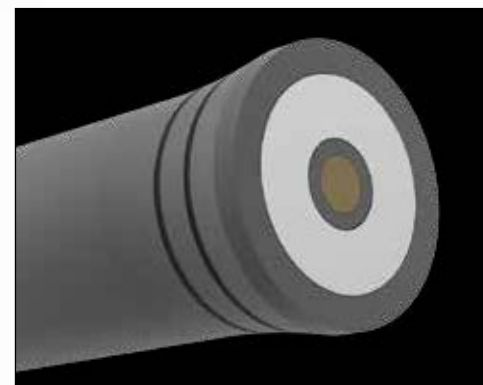

### SPECS

- 0.8 lbs.
- (H) 7.75" x (W) 1.1875" x (D) 1.375"

A new innovation in LED technology, C·O·B features smaller, easier clustered LED chips that work together as one lighting module. Because of this design, C·O·B outperforms traditional lighting with more output, less energy consumption and longer LED life span.