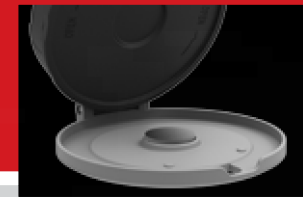

5 LIGHT MODES - RED LIGHT

- Rotate Flash - 38 hours / 1.6 KM
- 8 LEDs Steady ON - 7.5 hours / 1.6 KM
- 8 LEDs Flash - 27 hours / 1.6 KM
- 8 LEDs S.O.S. - 7.5 hours / 1.6 KM
- 4 LEDs Steady ON - 17.5 hours / 1.6 KM

DESIGN

- Water and impact-resistant
- Hanging hole
- 180° adjustable stand
- Rubber grips
- Task light and emergency beacon connect magnetically

OPERATION

- Dual buttons for task light and emergency beacon

BATTERIES

- C-O-B LED powered by 3 AAA batteries (included)
- 8 red LEDs powered by 2 AAA batteries (included)