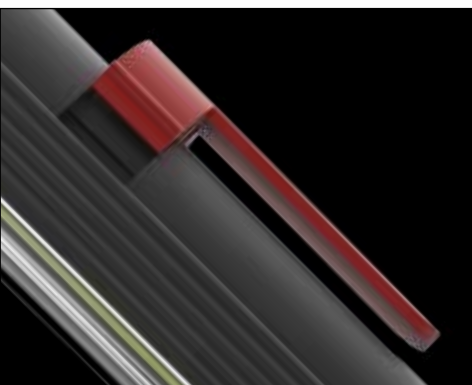

### SPECS

- 0.8 lbs.
- (H) 7.75" x (W) 1.1875" x (D) 1.375"

A new innovation in LED technology, C·O·B features smaller, easier clustered LED chips that work together as one lighting module. Because of this design, C·O·B outperforms traditional lighting with more output, less energy consumption and longer LED life span.