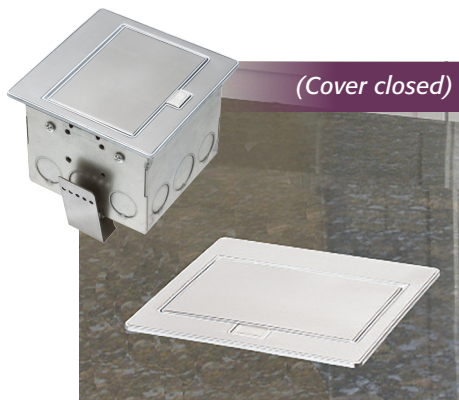

Steel box. Kits are available with a choice of three installed, UL-listed receptacles: tamper-resistant, GFCI, or combo receptacle with two USB ports.

FEATURES AND BENEFITS

- Gasketed stainless steel trapdoor cover closes flush with countertop to prevent water intrusion and damage to the devices in the box
- IP44 Rated for Ingress Protection
- Easy, secure installation—spring clip holds box securely against the surface when screws are tightened
- Fits granite or other countertop material up to 1-1/2" thick

CATALOG NUMBER	UPC/DCI/NAED MFG #018997	DESCRIPTION	UNIT/STD PKG	DIM A	DIM B	DIM C	DIM D
FLBT4400SS	00751	Steel box with installed 20A TR receptacle, stainless steel trapdoor cover	1	3.489	4.724	5.580	2.188
FLBT4400GSS	00753	Steel box with installed 20A duplex GFCI receptacle, stainless steel trapdoor cover	1	3.489	4.724	5.580	2.188
FLBT4400USS	00752	Steel box with installed 20A TR receptacle with 2 USB ports, stainless steel trapdoor cover	1	3.489	4.724	5.580	2.188
FLBT4400BL	00768	Steel box with installed 20A TR receptacle, black stainless steel trapdoor cover	1	3.312	4.724	5.580	2.188
FLBT4400GBL	00770	Steel box with installed 20A duplex GFCI receptacle, black stainless steel trapdoor cover	1	3.312	4.724	5.580	2.188
FLBT4400UBL	00771	Steel box with installed 20A TR receptacle with 2 USB ports, black stainless steel trapdoor cover	1	3.312	4.724	5.580	2.188

FLBT4400SS

FLBT4400GSS

FLBT4400USS

FLBT4400BL

(Cover closed)

FLBT4400USS

Scan For Video