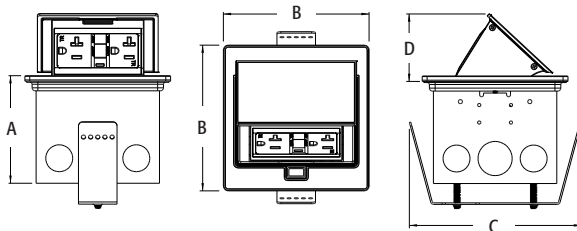

CATALOG NUMBER	UPC/DCI/NAED MFG #018997	DESCRIPTION	UNIT/STD PKG	DIM A	DIM B	DIM C	DIM D
FLBT4400SS	00751	Steel box with installed 20A TR receptacle, stainless steel trapdoor cover	1	3.489	4.724	5.580	2.188
FLBT4400GSS	00753	Steel box with installed 20A duplex GFCI receptacle, stainless steel trapdoor cover	1	3.489	4.724	5.580	2.188
FLBT4400USS	00752	Steel box with installed 20A TR receptacle with 2 USB ports, stainless steel trapdoor cover	1	3.489	4.724	5.580	2.188
FLBT4400BL	00768	Steel box with installed 20A TR receptacle, black stainless steel trapdoor cover	1	3.312	4.724	5.580	2.188
FLBT4400GBL	00770	Steel box with installed 20A duplex GFCI receptacle, black stainless steel trapdoor cover	1	3.312	4.724	5.580	2.188
FLBT4400UBL	00771	Steel box with installed 20A TR receptacle with 2 USB ports, black stainless steel trapdoor cover	1	3.312	4.724	5.580	2.188

FLBT4400SS

FLBT4400GSS

FLBT4400USS

FLBT4400BL

(Cover closed)

FLBT4400USS

Scan For Video