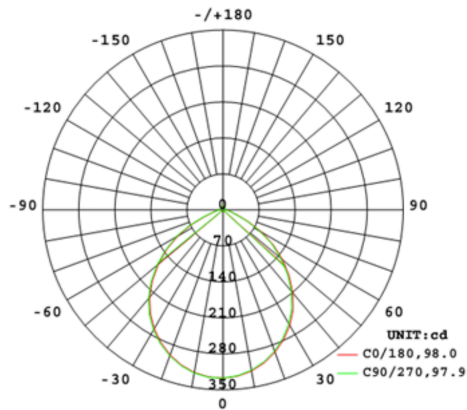

Case and Pallet Dimensions

	QTY	LENGTH (in)	WIDTH (in)	HEIGHT (in)
CASE	4	15.47	7.99	7.95
PALLET	600	7.56	3.82	82.28

Dimension

Light Distribution

Features

- High Performance LEDs up to 106 lm/w
- Use to replace up to 100W traditional light sources
- Durable construction: dent and scratch resistant
- UL wet location rated
- Compatible with most standard recessed housings
- Dimmable down to 5% on compatible dimmers
- Color Temperature Selectable 2700K - 4000K
- Smooth diffusing regressed lens
- 5-Year, No-Compromise Warranty

Ordering Matrix

Family	Size	Shape	Wattage	CRI/Color Temp	Voltage	Finish	Trim
R	6	R	8	9FA	120	W	B
	4 = 4" 6 = 6"	R = Round	8 = 700lm-725lm 11 = 900lm	9FA = 90 CRI, Field Adjustable	120 = 120V	W = White	B = Baffle S = Smooth