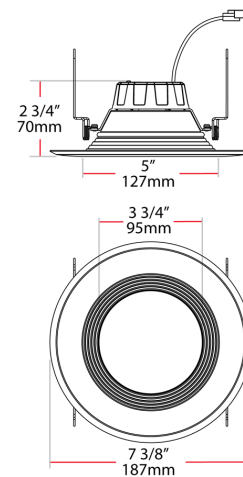

Case and Pallet Dimensions

	QTY	LENGTH (in)	WIDTH (in)	HEIGHT (in)
CASE	4	15.47	7.99	7.95
PALLET	600	7.56	3.82	82.28

Dimension

Light Distribution

Features

- High Performance LEDs up to 106 lm/w
- Use to replace up to 100W traditional light sources
- Durable construction: dent and scratch resistant
- UL wet location rated
- Compatible with most standard recessed housings
- Dimmable down to 5% on compatible dimmers
- Color Temperature Selectable 2700K - 4000K
- Smooth diffusing regressed lens
- 5-Year, No-Compromise Warranty

Ordering Matrix

Family	Size	Shape	Wattage	CRI/Color Temp	Voltage	Finish	Trim
R	6	R	8	9FA	120	W	B
	4 = 4" 6 = 6"	R = Round	8 = 700lm-725lm 11 = 900lm	9FA = 90 CRI, Field Adjustable	120 = 120V	W = White	B = Baffle S = Smooth