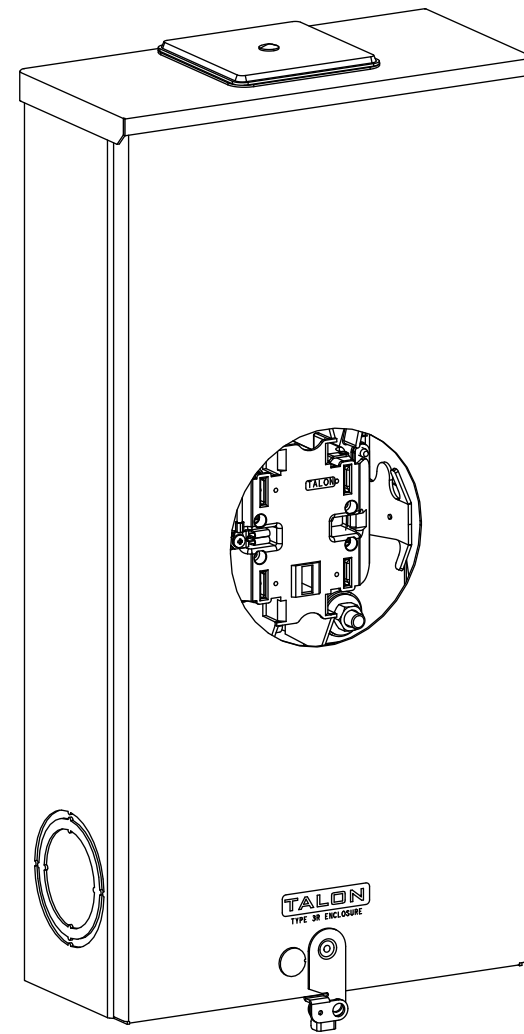

## Features and Ratings

- Ringless Type Meter Socket
- 320A Continuous, 400A Max., 600V AC
- Outdoor Enclosure (NEMA Type 3R)
- Painted G90 Steel Enclosure
- 1 Phase, 3 Wire, Commercial Socket
- 5 Jaw Meter Socket
- Meter Socket Type HQ-5DT
- For Overhead & Underground Service
- HD Type Hub Opening, Cover Plate Included
- Lever Bypass
- 7/8" Barrel Lock Provision

TYPE HD (LARGE) HUB OPENING WITH COVERPLATE INSTALLED

VIEW SHOWN WITH COVER REMOVED

## Accessories

CONDUIT HUBS (HD Type)	
TRADE SIZE	CATALOG No.
3 INCH	EC56856 or H56856-2
3-1/2 INCH	EC56857 or H56857-2
4 INCH	EC56858 or H56858-2
Hub Cover Plate	EC56933 or H56933S

Meter Opening Cover Plate  
Cat No: H659-0162

© 2018 Copyright Siemens Industry, Inc.

**TALON**

**Meter Socket**

Description: **320A Cont, 7 Jaw, HQ-5DT,  
7/8 BL, 600V AC, Painted Steel Enclosure**

KAM 1/22/18 DO NOT SCALE DRAWING Dwg No: **47705-82KCPL**