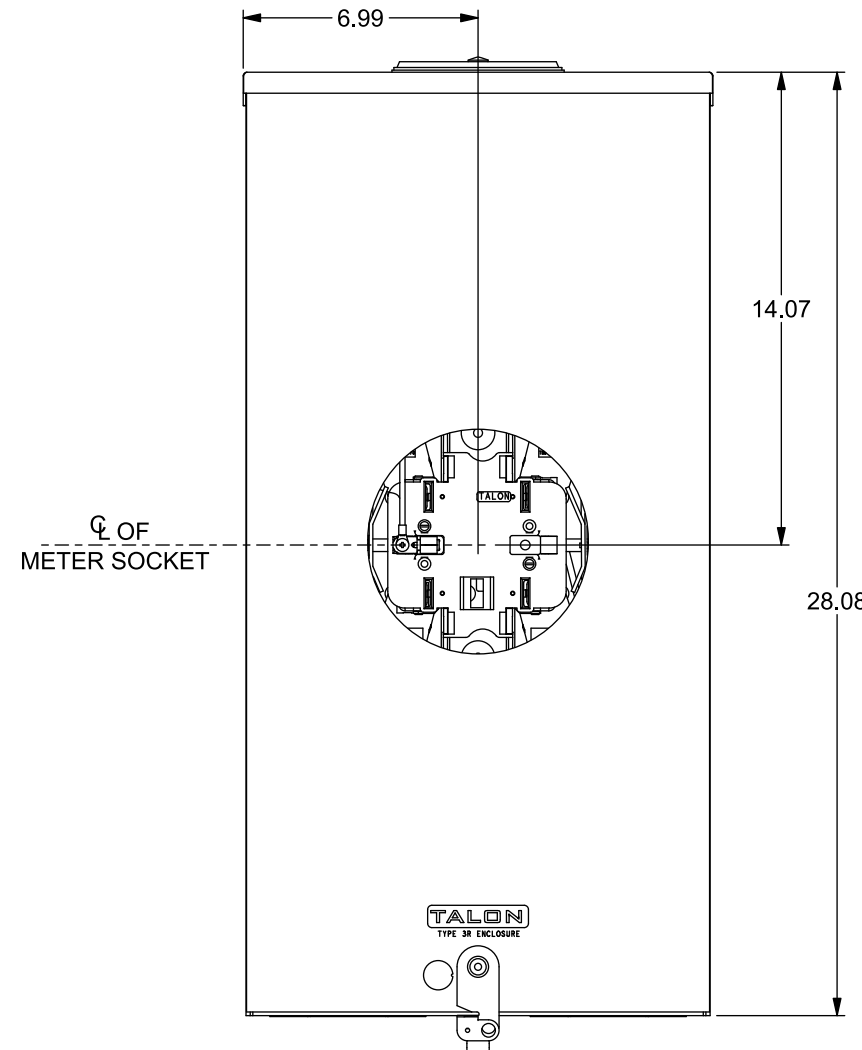

Catalog Number: 47705-82KCPL

Features and Ratings

- Ringless Type Meter Socket
- 320A Continuous, 400A Max., 600V AC
- Outdoor Enclosure (NEMA Type 3R)
- Painted G90 Steel Enclosure
- 1 Phase, 3 Wire, Commercial Socket
- 5 Jaw Meter Socket
- Meter Socket Type HQ-5DT
- For Overhead & Underground Service
- HD Type Hub Opening, Cover Plate Included
- Lever Bypass
- 7/8" Barrel Lock Provision

TYPE HD (LARGE) HUB OPENING WITH COVERPLATE INSTALLED

Connectors, Wire Sizes and Torques

CONNECTOR	PART No.	WIRE SIZE	TORQUE
LINE	60162	#4-600 (2) 1/0-250 MCM	500 IN-LBS.
LOAD/NEUTRAL	56732	(2)#4-350 MCM	275 IN-LBS.
GROUND	67754	#14 - 2/0 AWG	50 IN-LBS.

Accessories

CONDUIT HUBS (HD Type)	
TRADE SIZE	CATALOG No.
3 INCH	EC56856 or H56856-2
3-1/2 INCH	EC56857 or H56857-2
4 INCH	EC56858 or H56858-2
Hub Cover Plate	EC56933 or H56933S

Meter Opening Cover Plate
Cat No: H659-0162

© 2018 Copyright Siemens Industry, Inc.

TALON

Meter Socket

Description: **320A Cont, 7 Jaw, HQ-5DT,
7/8 BL, 600V AC, Painted Steel Enclosure**

KAM 1/22/18 DO NOT SCALE DRAWING Dwg No: **47705-82KCPL**