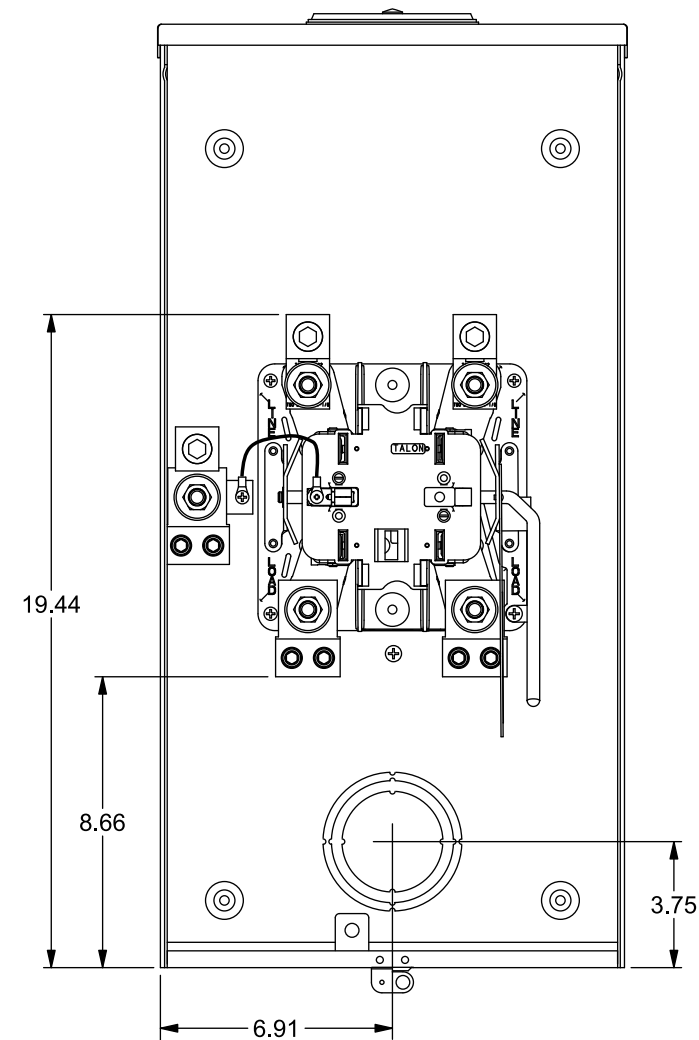

## Features and Ratings

- Ringless Type Meter Socket
- 320A Continuous, 400A Max., 600V AC
- Outdoor Enclosure (NEMA Type 3R)
- Painted G90 Steel Enclosure
- 1 Phase, 3 Wire, Commercial Socket
- 5 Jaw Meter Socket
- Meter Socket Type HQ-5DT
- For Overhead & Underground Service
- HD Type Hub Opening, Cover Plate Included
- Lever Bypass
- 7/8" Barrel Lock Provision

## Connectors, Wire Sizes and Torques

CONNECTOR	PART No.	WIRE SIZE	TORQUE
LINE	60162	#4-600 (2) 1/0-250 MCM	500 IN-LBS.
LOAD/NEUTRAL	56732	(2)#4-350 MCM	275 IN-LBS.
GROUND	67754	#14 - 2/0 AWG	50 IN-LBS.

## Accessories

CONDUIT HUBS (HD Type)	
TRADE SIZE	CATALOG No.
3 INCH	EC56856 or H56856-2
3-1/2 INCH	EC56857 or H56857-2
4 INCH	EC56858 or H56858-2
Hub Cover Plate	EC56933 or H56933S

Meter Opening Cover Plate  
Cat No: H659-0162

© 2018 Copyright Siemens Industry, Inc.

**TALON**

**Meter Socket**

Description: **320A Cont, 7 Jaw, HQ-5DT,  
7/8 BL, 600V AC, Painted Steel Enclosure**

KAM 1/22/18 DO NOT SCALE DRAWING Dwg No: **47705-82KCPL**