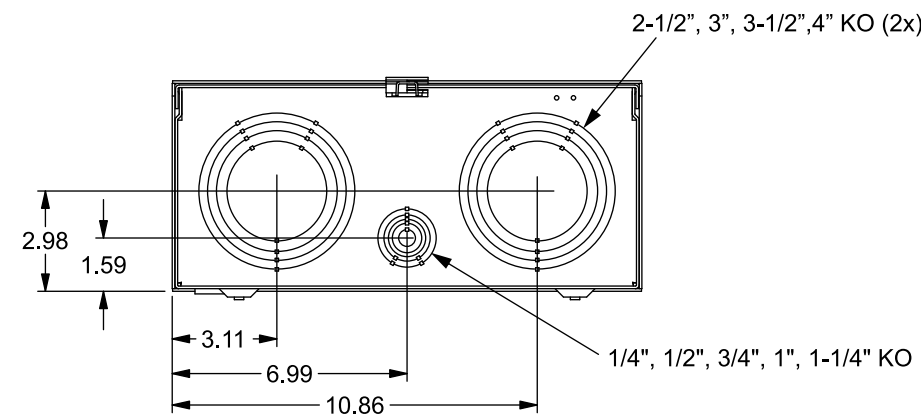

## Features and Ratings

- Ringless Type Meter Socket
- 320A Continuous, 400A Max., 600V AC
- Outdoor Enclosure (NEMA Type 3R)
- Painted G90 Steel Enclosure
- 1 Phase, 3 Wire, Commercial Socket
- 5 Jaw Meter Socket
- Meter Socket Type HQ-5DT
- For Overhead & Underground Service
- HD Type Hub Opening, Cover Plate Included
- Lever Bypass
- 7/8" Barrel Lock Provision

## Connectors, Wire Sizes and Torques

CONNECTOR	PART No.	WIRE SIZE	TORQUE
LINE	60162	#4-600 (2) 1/0-250 MCM	500 IN-LBS.
LOAD/NEUTRAL	56732	(2)#4-350 MCM	275 IN-LBS.
GROUND	67754	#14 - 2/0 AWG	50 IN-LBS.

## Accessories

CONDUIT HUBS (HD Type)	
TRADE SIZE	CATALOG No.
3 INCH	EC56856 or H56856-2
3-1/2 INCH	EC56857 or H56857-2
4 INCH	EC56858 or H56858-2
Hub Cover Plate	EC56933 or H56933S

Meter Opening Cover Plate  
Cat No: H659-0162

© 2018 Copyright Siemens Industry, Inc.

**TALON**

**Meter Socket**

Description: **320A Cont, 7 Jaw, HQ-5DT,  
7/8 BL, 600V AC, Painted Steel Enclosure**

KAM 1/22/18 DO NOT SCALE DRAWING Dwg No: **47705-82KCPL**