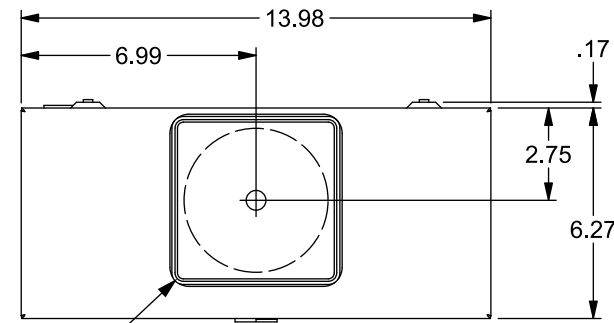

TYPE HD (LARGE) HUB OPENING WITH COVERPLATE INSTALLED