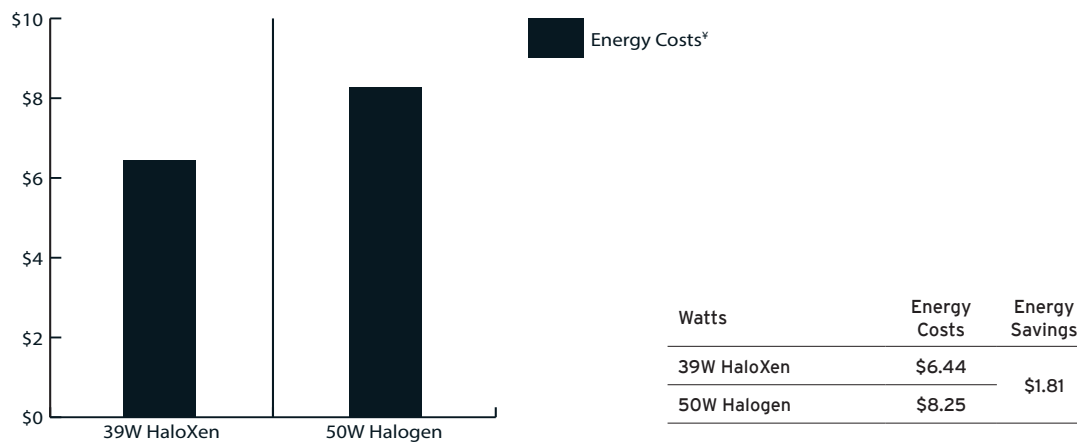

This product contains an internal halogen-based capsule that may continue to operate and emit UV if the outer glass envelope is cracked or broken. The capsule is under pressure, operates at high temperatures, and could unexpectedly shatter, which may result in the discharge of extremely hot glass particles into the fixture and/or surrounding area, creating a risk of personal injury or fire. Adhering to the operating instructions will greatly reduce these risks.

Energy Savings Comparison

* Energy costs based on $0.11 kWh over 1,500 hour life.