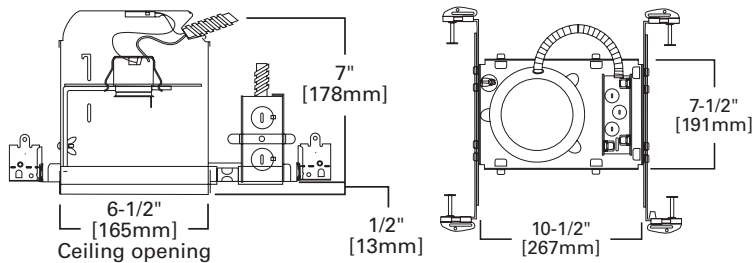

Quick Connect™

- Three 4-port push-in "Quick Connect" wire nuts included in junction box
- Speed installation and increase reliability
- No additional wire nuts required
- Simply strip and insert supply wires

Socket

- Porcelain socket with nickel plated brass screw shell
- Snap-in springs secure socket to socket plate, and may be detached when using socket supporting trims
- Overspray protector included

Thermal Protector

Self resetting thermal protector deactivates fixture if overheating occurs due to improper lamping or misapplied insulation

Trims

Halo Fit-All concept offers multiple trim options in a variety of design styles, and functional beam distributions to control beam angle and lumen delivery in accommodating various lamp types including Halogen, CFL and LED

Compliance

- cULus Listed 1598 Luminaire
- cULus Listed Damp Location
- cULus Listed for Wet Location, covered ceiling, with select trims
- cULus Listed for direct contact with insulation and combustible material*
- cULus Listed for feed through
- RoHS compliant

*Not to be used in direct contact with spray foam insulation (Consult NEMA LSD57-2013)

H7ICT

6" IC, New Construction, 120V

FOR USE IN INSULATED CEILINGS

FOR DIRECT CONTACT WITH INSULATION*

Dimensions

Special Features

- Got-Nail!™ bar hangers
- q-Channel bars with Pass-N-Thru™
- Slide-N-Side™ junction box
- Quick Connect™ push wire nuts