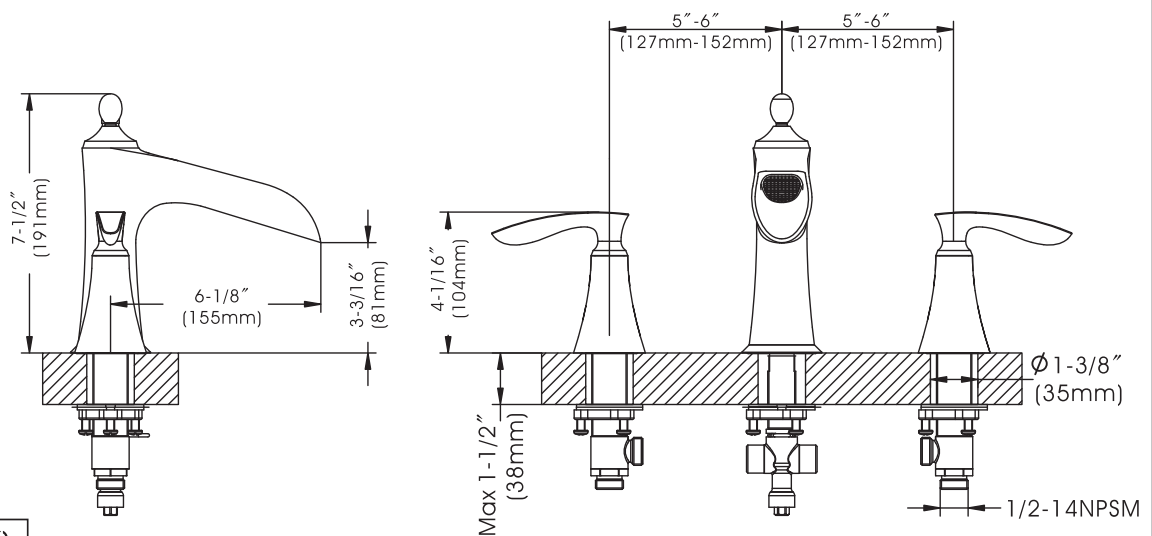

# Aegean- Roman Tub Faucet

- \* 3-3/16" High and 6-1/8" Long Spout, Zinc Handle, Brass Body
- \* Solid Brass Waterway Construction with 1/2" -14 NPSM Connection
- \* 1/4 Turn Premium Grade High Flow Rate Ceramic Cartridges (Type K)
- \* Flow Rate: 18.0GPM @ 80PSI
- \* 100% Pressure System Tested
- \* Lifetime Limited Warranty; 5 year warranty from date of purchase for Commercial users.

## Model No. :

192-6440 (CH)  
 (Shown Model)

192-6441 (BN *Spotless PVD*)

192-6442 (ORB)

**Product Compliance:**  
 • ASME A112.18.1 / CSA B125.1  
 • ANSI A117.1 (ADA)