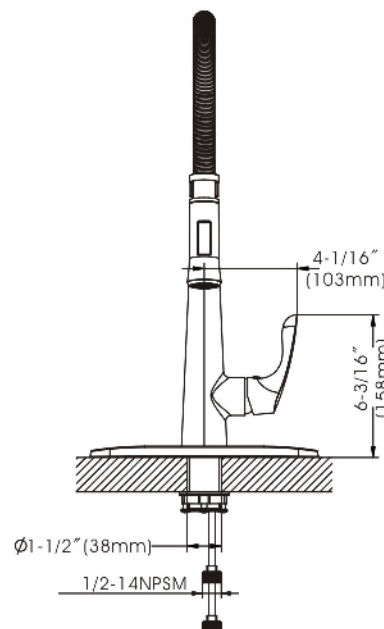

Aegean - Single Handle Coil Pull-down Kitchen Faucet

- * Includes Zinc Deck Plate for 1 or 3 Hole Installation
- * 7-7/16" High and 11-1/8" Long Spout, Zinc Handle
- * 360° Swing Stainless Steel Spout
- * Copper Waterway Construction with 1/2" -14 NPSM Connection
- * Matching Plastic Two Function Pull-down Spray
- * Premium Grade Ceramic Cartridge (Type G)
- * Flow Rate: 1.8GPM @ 60PSI
- * 100% Pressure System Tested
- * Lifetime Limited Warranty; 5 year warranty from date of purchase for Commercial users.

Project / Job Name	
Architect / Engineer	
Contractor	
Model	
Quantity	

Model No. :

192-6471 (CH)
 (Shown Model)

192-6472 (BN *SpotlessPVD*)

Product Compliance:

- ASME A112.18.1 / CSA B125.1
- NSF 61 - Section 9
- NSF 372 (Low Lead Content)
- ANSI A117.1 (ADA)