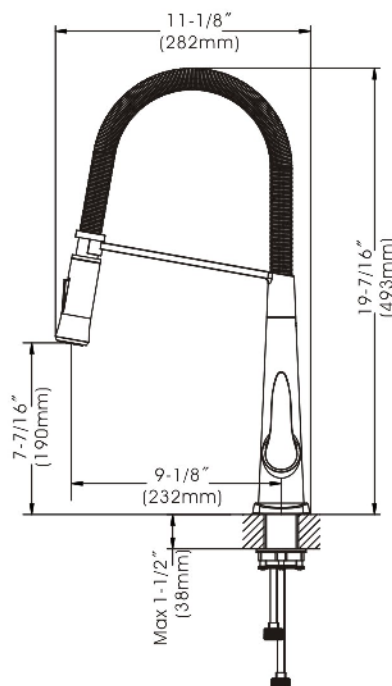

Aegean - Single Handle Coil Pull-down Kitchen Faucet

- * Includes Zinc Deck Plate for 1 or 3 Hole Installation
- * 7-7/16" High and 11-1/8" Long Spout, Zinc Handle
- * 360° Swing Stainless Steel Spout
- * Copper Waterway Construction with 1/2" -14 NPSM Connection
- * Matching Plastic Two Function Pull-down Spray
- * Premium Grade Ceramic Cartridge (Type G)
- * Flow Rate: 1.8GPM @ 60PSI
- * 100% Pressure System Tested
- * Lifetime Limited Warranty; 5 year warranty from date of purchase for Commercial users.

Project / Job Name	
Architect / Engineer	
Contractor	
Model	
Quantity	

Model No. :

192-6471 (CH)
 (Shown Model)

192-6472 (BN *SpotlessPVD*)

Product Compliance:

- ASME A112.18.1 / CSA B125.1
- NSF 61 - Section 9
- NSF 372 (Low Lead Content)
- ANSI A117.1 (ADA)