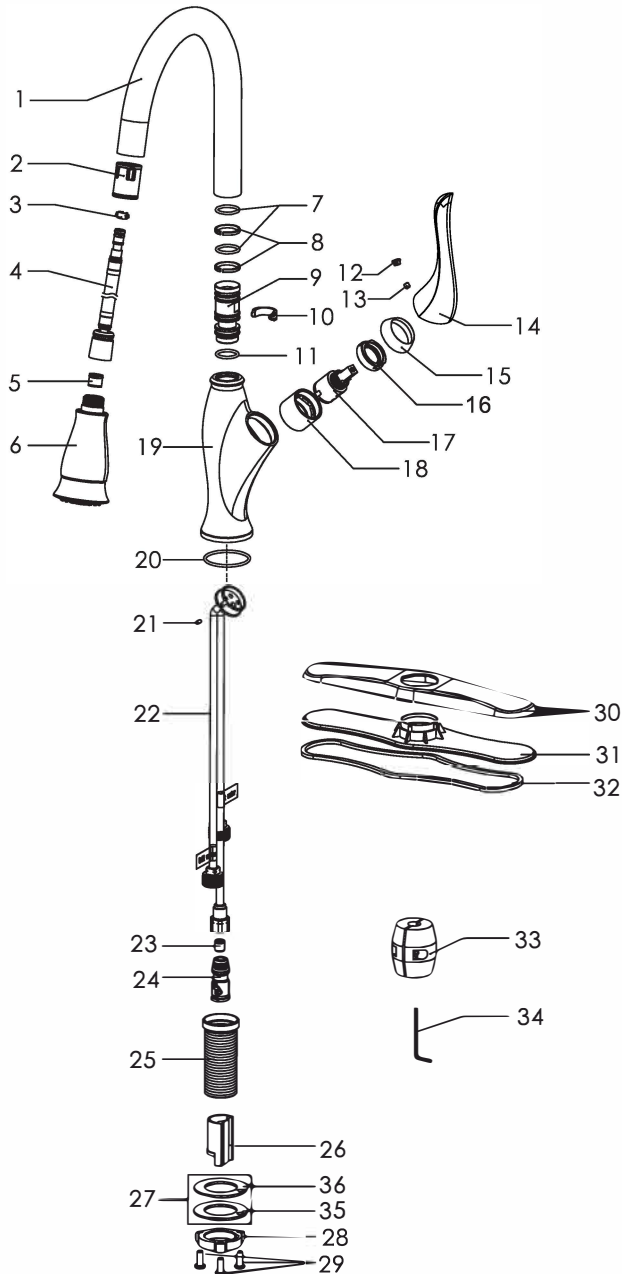

Bethany - Single Handle High ARC Pull-down Kitchen Faucet

- * 7-13/16" High and 9-1/16" Long 360° Swing Stainless Steel Spout, Zinc Handle
- * Includes Stainless Steel Deck Plate For Single or 3 Holes Installation
- * Two Function Pull-down Spray Head
- * 45° Cartridge Position
- * Copper and Brass Waterway Construction with 1/2" -14 NPSM Connection
- * Premium Grade Ceramic Cartridge (Type Q)
- * 60" Quick Connect Flexible Nylon Hose
- * Flow Rate: 1.8GPM @ 60PSI
- * 100% Pressure System Tested
- * Lifetime Limited Warranty; 5 year warranty from date of purchase for Commercial users.

Project / Job Name	
Architect / Engineer	
Contractor	
Model	
Quantity	

Model No. :

192-6465 (CH)
(Shown Model)

192-6466 (BN *Spotless PVD*)

192-6467 (ORB)

- Product Compliance:**
- ASME A112.18.1 / CSA B125.1
 - NSF 61 - Section 9
 - NSF 372 (Low Lead Content)
 - ANSI A117.1 (ADA)

Locke Supply Company

www.LockeSupply.com

1300 SE 82nd Street, Oklahoma City, OK 73149

Phone: 405-631-9701

Bethany - Single Handle High ARC Pull-down Kitchen Faucet

Model No. :

192-6465 (Polished Chrome)

192-6466 (Brushed Nickel **Spotless PVD**)

192-6467 (Oil-Rubbed Bronze)

No.	Part Name	Material
1	Spout	Stainless Steel
2	Hose Guide	Plastic
3	O-ring	Rubber
4	Pull-out Hose	Nylon
5	Check Valve	Plastic
6	Spray Head	Plastic
7	O-ring	Rubber
8	O-ring	Rubber
9	Connector	Brass
10	Retainer	Plastic
11	O-ring	Rubber
12	Index	Plastic
13	Set Screw	Stainless Steel
14	Handle	Zinc
15	Trim Cap	Brass
16	Cartridge Lock Nut	Brass
17	Cartridge	Ceramic
18	Cartridge Housing	Brass
19	Body	Zinc
20	O-ring	Rubber
21	Screw	Stainless Steel
22	Waterway	Copper / Brass
23	Check Valve	Plastic
24	Quick Connect Assembly	Plastic
25	Shank	Stainless Steel
26	Protective Sleeve	Plastic
27	Gasket Assembly	Stainless Steel+Rubber
28	Lock Nut	Zinc
29	Screws	Stainless Steel
30	Deck Plate	Stainless Steel
31	Gasket	Sponge
32	Gasket Seal	Sponge
33	Weight	Iron + Plastic
34	Allen Wrench	Steel
35	Metal Washer	Stainless Steel
36	Rubber Washer	Rubber