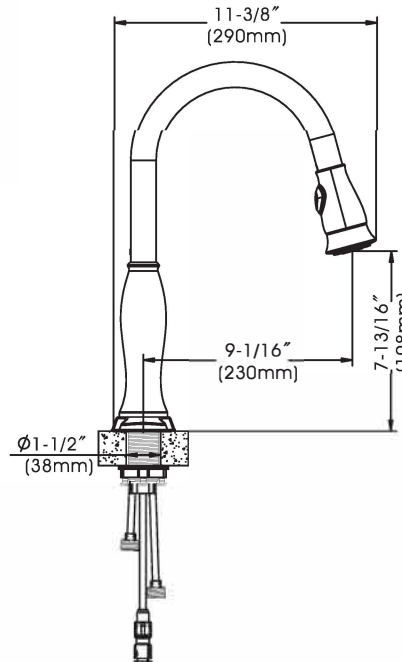

Bethany - Single Handle High ARC Pull-down Kitchen Faucet

- * 7-13/16" High and 9-1/16" Long 360° Swing Stainless Steel Spout, Zinc Handle
- * Includes Stainless Steel Deck Plate For Single or 3 Holes Installation
- * Two Function Pull-down Spray Head
- * 45° Cartridge Position
- * Copper and Brass Waterway Construction with 1/2" -14 NPSM Connection
- * Premium Grade Ceramic Cartridge (Type Q)
- * 60" Quick Connect Flexible Nylon Hose
- * Flow Rate: 1.8GPM @ 60PSI
- * 100% Pressure System Tested
- * Lifetime Limited Warranty; 5 year warranty from date of purchase for Commercial users.

Project / Job Name	
Architect / Engineer	
Contractor	
Model	
Quantity	

Model No. :

192-6465 (CH)
(Shown Model)

192-6466 (BN *Spotless PVD*)

192-6467 (ORB)

- Product Compliance:**
- ASME A112.18.1 / CSA B125.1
 - NSF 61 - Section 9
 - NSF 372 (Low Lead Content)
 - ANSI A117.1 (ADA)

Locke Supply Company

www.LockeSupply.com

1300 SE 82nd Street, Oklahoma City, OK 73149

Phone: 405-631-9701

Bethany - Single Handle High ARC Pull-down Kitchen Faucet

Model No. :

192-6465 (Polished Chrome)

192-6466 (Brushed Nickel **Spotless PVD**)

192-6467 (Oil-Rubbed Bronze)

No.	Part Name	Material
1	Spout	Stainless Steel
2	Hose Guide	Plastic
3	O-ring	Rubber
4	Pull-out Hose	Nylon
5	Check Valve	Plastic
6	Spray Head	Plastic
7	O-ring	Rubber
8	O-ring	Rubber
9	Connector	Brass
10	Retainer	Plastic
11	O-ring	Rubber
12	Index	Plastic
13	Set Screw	Stainless Steel
14	Handle	Zinc
15	Trim Cap	Brass
16	Cartridge Lock Nut	Brass
17	Cartridge	Ceramic
18	Cartridge Housing	Brass
19	Body	Zinc
20	O-ring	Rubber
21	Screw	Stainless Steel
22	Waterway	Copper / Brass
23	Check Valve	Plastic
24	Quick Connect Assembly	Plastic
25	Shank	Stainless Steel
26	Protective Sleeve	Plastic
27	Gasket Assembly	Stainless Steel+Rubber
28	Lock Nut	Zinc
29	Screws	Stainless Steel
30	Deck Plate	Stainless Steel
31	Gasket	Sponge
32	Gasket Seal	Sponge
33	Weight	Iron + Plastic
34	Allen Wrench	Steel
35	Metal Washer	Stainless Steel
36	Rubber Washer	Rubber