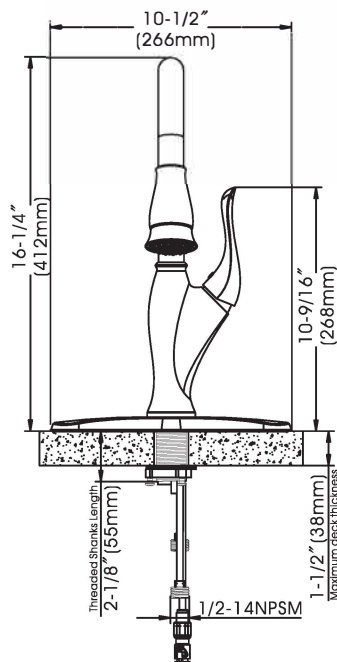

Bethany - Single Handle High ARC Pull-down Kitchen Faucet

- * 7-13/16" High and 9-1/16" Long 360° Swing Stainless Steel Spout, Zinc Handle
- * Includes Stainless Steel Deck Plate For Single or 3 Holes Installation
- * Two Function Pull-down Spray Head
- * 45° Cartridge Position
- * Copper and Brass Waterway Construction with 1/2" -14 NPSM Connection
- * Premium Grade Ceramic Cartridge (Type Q)
- * 60" Quick Connect Flexible Nylon Hose
- * Flow Rate: 1.8GPM @ 60PSI
- * 100% Pressure System Tested
- * Lifetime Limited Warranty; 5 year warranty from date of purchase for Commercial users.

Project / Job Name	
Architect / Engineer	
Contractor	
Model	
Quantity	

Model No. :

192-6465 (CH)
(Shown Model)

192-6466 (BN *Spotless PVD*)

192-6467 (ORB)

- Product Compliance:**
- ASME A112.18.1 / CSA B125.1
 - NSF 61 - Section 9
 - NSF 372 (Low Lead Content)
 - ANSI A117.1 (ADA)

Locke Supply Company

www.LockeSupply.com

1300 SE 82nd Street, Oklahoma City, OK 73149

Phone: 405-631-9701

Bethany - Single Handle High ARC Pull-down Kitchen Faucet

Model No. :

192-6465 (Polished Chrome)

192-6466 (Brushed Nickel **Spotless PVD**)

192-6467 (Oil-Rubbed Bronze)

No.	Part Name	Material
1	Spout	Stainless Steel
2	Hose Guide	Plastic
3	O-ring	Rubber
4	Pull-out Hose	Nylon
5	Check Valve	Plastic
6	Spray Head	Plastic
7	O-ring	Rubber
8	O-ring	Rubber
9	Connector	Brass
10	Retainer	Plastic
11	O-ring	Rubber
12	Index	Plastic
13	Set Screw	Stainless Steel
14	Handle	Zinc
15	Trim Cap	Brass
16	Cartridge Lock Nut	Brass
17	Cartridge	Ceramic
18	Cartridge Housing	Brass
19	Body	Zinc
20	O-ring	Rubber
21	Screw	Stainless Steel
22	Waterway	Copper / Brass
23	Check Valve	Plastic
24	Quick Connect Assembly	Plastic
25	Shank	Stainless Steel
26	Protective Sleeve	Plastic
27	Gasket Assembly	Stainless Steel+Rubber
28	Lock Nut	Zinc
29	Screws	Stainless Steel
30	Deck Plate	Stainless Steel
31	Gasket	Sponge
32	Gasket Seal	Sponge
33	Weight	Iron + Plastic
34	Allen Wrench	Steel
35	Metal Washer	Stainless Steel
36	Rubber Washer	Rubber