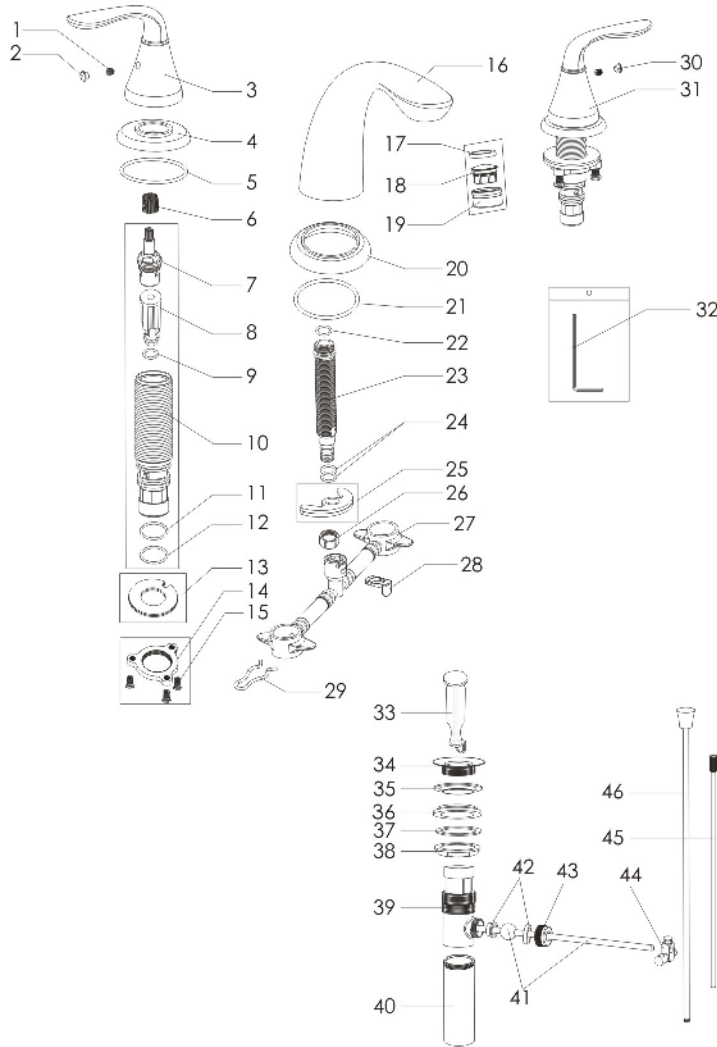

Majestic - Wide Spread Bathroom Faucet

Model No. :

201-6611 (Polished Chrome)

201-6612 (Brushed Nickel **Spotless PVD**)

201-6613 (Oil-Rubbed Bronze)

No.	Part Name	Material
1	Index(Hot)	Stainless Steel
2	Set Screw	Rubber
3	Handle	Zinc
4	Handle Flange	Zinc
5	O-Ring	Rubber
6	Handle Adapter	Plastic
7	Cartridge(Hot Water)	Brass
8	Cartridge Seat	Brass
9	O-Ring	Rubber
10	Brass Valve Body	Brass
11	O-Ring	Rubber
12	O-Ring	Rubber
13	Clamp	Rubber+Stainless Steel
14	Lock Nut	Zinc
15	Screw	Stainless Steel
16	Spout	Brass
17	Aerator Washer	Rubber
18	Aerator Core	Plastic
19	Aerator Collar	Brass
20	Spout Flange	Zinc
21	O-Ring	Rubber
22	O-Ring	Rubber
23	Inlet	Brass
24	O-Ring	Rubber
25	Clamp	Rubber+Stainless Steel
26	Lock Nut	Brass
27	Quick Connect Hose	Plastic
28	Plastic Lock Ring	Plastic
29	Clip	Stainless Steel
30	Index(Cold)	Rubber
31	Cartridge(Cold Water)	Brass
32	Allen Key	Steel
33	Drain Stopper	Plastic+Brass
34	Flange	Brass
35	Top Rubber Washer	Rubber
36	Bottom Rubber Washer	Rubber
37	Washer	Plastic
38	Lock Nut	Zinc
39	Drain Body	Brass
40	Tailpiece	Stainless Steel
41	Horizontal Rod	Plastic+Stainless Steel
42	Rod Ball Plastic Gasket	Plastic
43	Rod Guide Nut	Brass
44	Fittings	Brass
45	Extend Rod	Stainless Steel
46	Lift Rod	Brass