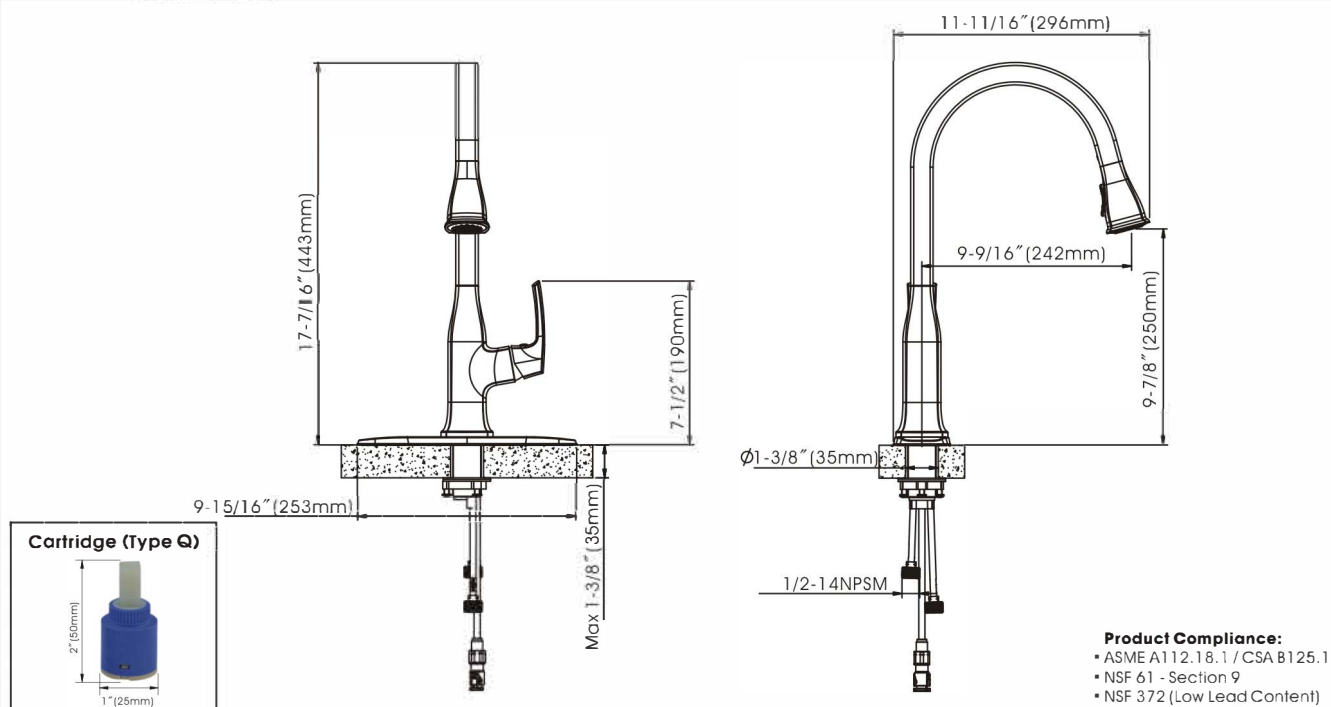

## Presley - Single Handle High ARC Pull-down Kitchen Faucet

- \* Includes Zinc Plate For Single or 3 Holes Installation
- \* 9-7/8" High and 9-9/16" Long, Zinc Handle
- \* 360° Swing Brass Spout
- \* Two Function Pull-down Spray Head
- \* Copper Waterway Construction with 1/2" -14 NPSM Connection
- \* Premium Grade Ceramic Cartridge (Type Q)
- \* 60" Quick Connect Nylon Flexible Hose
- \* Flow Rate: 1.8GPM
- \* 100% Pressure System Tested
- \* Lifetime Limited Warranty; 5 year warranty from date of purchase for Commercial users.

### Model No. :

192-6413 (CH)  
(Shawn Model)

192-6414 (BN *Spotless PVD*)

192-6415 (ORB)

- Product Compliance:**
- ASME A112.18.1 / CSA B125.1
  - NSF 61 - Section 9
  - NSF 372 (Low Lead Content)
  - ANSI A117.1 (ADA)