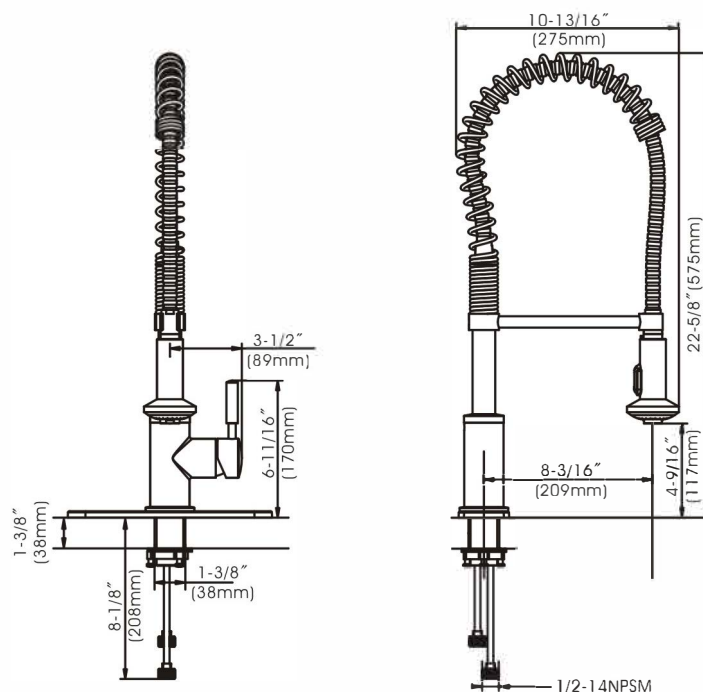

Sophia Single Handle Spring Coil Pull-down Kitchen Faucet

- * Includes Stainless Steel Deck Plate for 1 or 3 Hole Installation
- * 4-9/16" High and 8-3/16" Long Spout, Zinc Handle
- * 360° Swing Stainless Steel Spout
- * Copper Waterway Construction with 1/2" -14 NPSM Connection
- * Matching Plastic Two Function Pull-down Spray
- * Premium Grade Ceramic Cartridge (Type E)
- * Flow Rate: 1.8GPM
- * 100% Pressure System Tested
- * Lifetime Limited Warranty; 5 year warranty from date of purchase for Commercial users.

Project / Job Name	
Architect / Engineer	
Contractor	
Model	
Quantity	

Model No. :

192-6473 (CH)
(Shown Model)

192-6474 (BN *Spotless PVD*)

- Product Compliance:**
- ASME A112.18.1 / CSA B125.1
 - NSF 61 - Section 9
 - NSF 372 (Low Lead Content)
 - ANSI A117.1 (ADA)