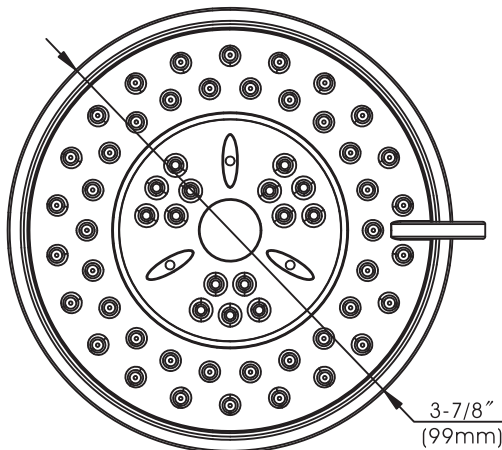

Noble Series Shower Head

Model No. : 192-6790

- * 3-7/8" 3 Function Massage Plastic Shower Head
- * 1.5 GPM@80 PSI Shower Head
- * Lifetime Limited Warranty; 5 year warranty from date of purchase for Commercial users.

Project / Job Name	
Architect / Engineer	
Contractor	
Model	
Quantity	

Model No. :

192-6790 (CH)
 (Shown Model)

192-6791 (BN *Spotless* PVD)

192-7021 (ORB)

Noble Series Shower Head

Model No. : 192-6791

- * 3-7/8" 3 Function Massage Plastic Shower Head
- * 1.5 GPM@80 PSI Shower Head
- * Lifetime Limited Warranty; 5 year warranty from date of purchase for Commercial users.

Project / Job Name	
Architect / Engineer	
Contractor	
Model	
Quantity	

Model No. :

192-6790 (CH)

192-6791 (BN *Spotless PVD*)
 (Shown Model)

192-7021 (ORB)

Noble Series Shower Head

Model No. : 192-7021

- * 3-7/8" 3 Function Massage Plastic Shower Head
- * 1.5 GPM@80 PSI Shower Head
- * Lifetime Limited Warranty; 5 year warranty from date of purchase for Commercial users.