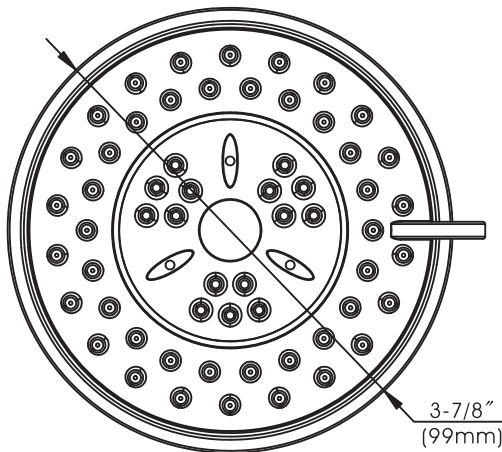

Noble Series Shower Head

Model No. : 192-6790

- * 3-7/8" 3 Function Massage Plastic Shower Head
- * 1.5 GPM@80 PSI Shower Head
- * Lifetime Limited Warranty; 5 year warranty from date of purchase for Commercial users.

Project / Job Name	
Architect / Engineer	
Contractor	
Model	
Quantity	

Model No. :

192-6790 (CH)
 (Shown Model)

192-6791 (BN *Spotless* PVD)

192-7021 (ORB)

Noble Series Shower Head

Model No. : 192-6791

- * 3-7/8" 3 Function Massage Plastic Shower Head
- * 1.5 GPM@80 PSI Shower Head
- * Lifetime Limited Warranty; 5 year warranty from date of purchase for Commercial users.

Project / Job Name	
Architect / Engineer	
Contractor	
Model	
Quantity	

Model No. :

192-6790 (CH)

192-6791 (BN *Spotless PVD*)
 (Shown Model)

192-7021 (ORB)

Noble Series Shower Head

Model No. : 192-7021

- * 3-7/8" 3 Function Massage Plastic Shower Head
- * 1.5 GPM@80 PSI Shower Head
- * Lifetime Limited Warranty; 5 year warranty from date of purchase for Commercial users.