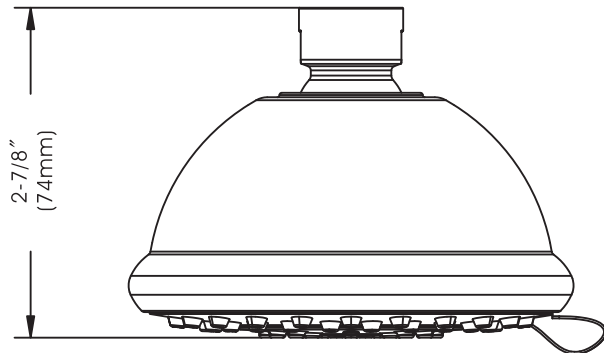

Noble Series Shower Head

Model No. : 192-6790

- * 3-7/8" 3 Function Massage Plastic Shower Head
- * 1.5 GPM@80 PSI Shower Head
- * Lifetime Limited Warranty; 5 year warranty from date of purchase for Commercial users.

Project / Job Name	
Architect / Engineer	
Contractor	
Model	
Quantity	

Model No. :

192-6790 (CH)
 (Shown Model)

192-6791 (BN *Spotless* PVD)

192-7021 (ORB)

Noble Series Shower Head

Model No. : 192-6791

- * 3-7/8" 3 Function Massage Plastic Shower Head
- * 1.5 GPM@80 PSI Shower Head
- * Lifetime Limited Warranty; 5 year warranty from date of purchase for Commercial users.

Project / Job Name	
Architect / Engineer	
Contractor	
Model	
Quantity	

Model No. :

192-6790 (CH)

192-6791 (BN *Spotless PVD*)
 (Shown Model)

192-7021 (ORB)

Noble Series Shower Head

Model No. : 192-7021

- * 3-7/8" 3 Function Massage Plastic Shower Head
- * 1.5 GPM@80 PSI Shower Head
- * Lifetime Limited Warranty; 5 year warranty from date of purchase for Commercial users.