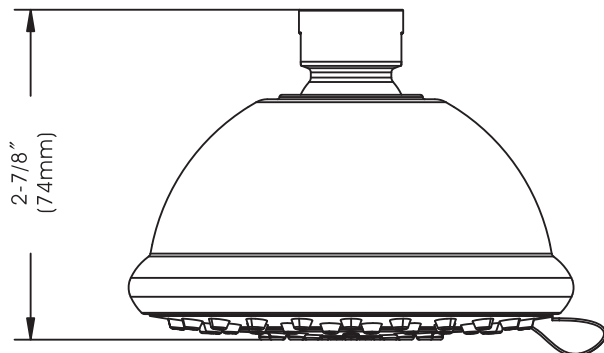

Noble Series Shower Head

Model No. : 192-6790

- * 3-7/8" 3 Function Massage Plastic Shower Head
- * 1.5 GPM@80 PSI Shower Head
- * Lifetime Limited Warranty; 5 year warranty from date of purchase for Commercial users.

Project / Job Name	
Architect / Engineer	
Contractor	
Model	
Quantity	

Model No. :

192-6790 (CH)
 (Shown Model)

192-6791 (BN *Spotless* PVD)

192-7021 (ORB)

Noble Series Shower Head

Model No. : 192-6791

- * 3-7/8" 3 Function Massage Plastic Shower Head
- * 1.5 GPM@80 PSI Shower Head
- * Lifetime Limited Warranty; 5 year warranty from date of purchase for Commercial users.

Project / Job Name	
Architect / Engineer	
Contractor	
Model	
Quantity	

Model No. :

192-6790 (CH)

192-6791 (BN *Spotless PVD*)
 (Shown Model)

192-7021 (ORB)

Noble Series Shower Head

Model No. : 192-7021

- * 3-7/8" 3 Function Massage Plastic Shower Head
- * 1.5 GPM@80 PSI Shower Head
- * Lifetime Limited Warranty; 5 year warranty from date of purchase for Commercial users.