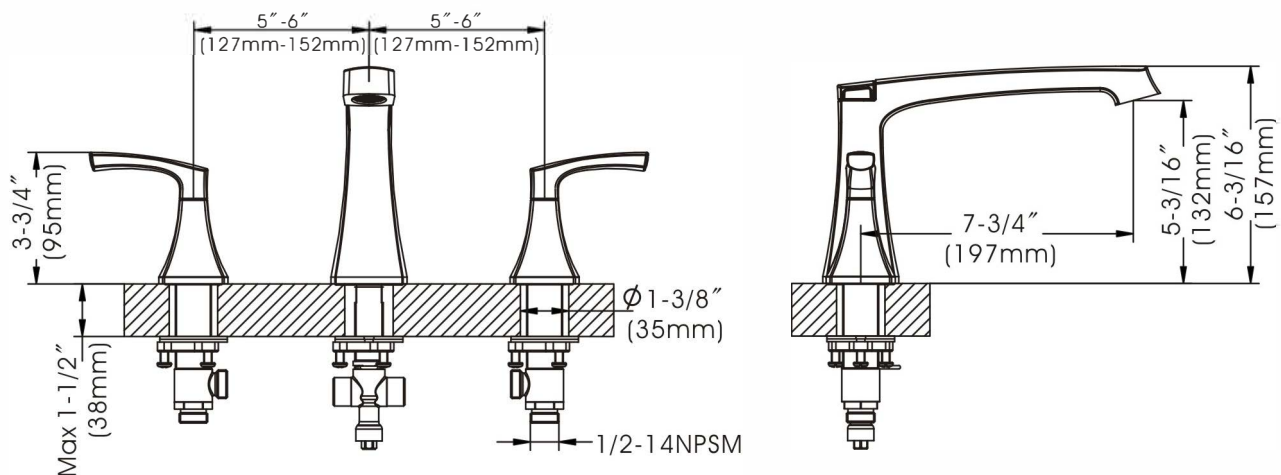

## Presley Roman Tub Faucet

- \* 5-3/16" High and 7-3/4" Long Brass Spout, Zinc Handle
- \* Solid Brass Waterway Construction with 1/2" -14 NPSM Connection
- \* 1/4 Turn Premium Grade High Flow Rate Ceramic Cartridges (Type J)
- \* Flow Rate: 4.0GPM @ 20PSI
- \* 100% Pressure System Tested
- \* Lifetime Limited Warranty; 5 year warranty from date of purchase for Commercial users.

### Model No. :

192-6407 (CH)  
(Shown Model)

192-6408 (BN *Spotless PVD*)

192-6409 (ORB)

**Product Compliance:**  
 • ASME A112.18.1 / CSA B125.1  
 • ANSI A117.1 (ADA)