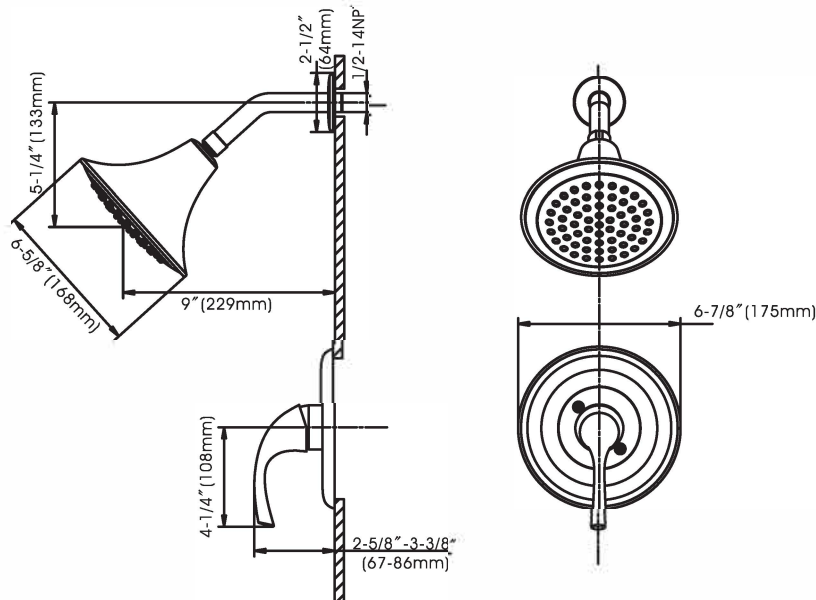

Grand Series Shower Only Trim Pack

• Model No. : 192-6208

- * Polished Chrome Finish
- * One Piece Pressure Balanced Ceramic Cartridge with Balancing Spool
- * Back-to-Back Installation Capability
- * 6-1/2" Single Function Shower Head
- * Metal Shower Arm with Flange
- * Metal Escutcheon with Screws
- * Zinc Handle
- * Matching Finish Trim Sleeve
- * 1.5 GPM@80 PSI Shower Head

Project / Job Name	
Architect / Engineer	
Contractor	
Model	
Quantity	

Model No. : 192-6208 (Polished Chrome) 192-6185 (Brushed Nickel) 192-6211 (Oil-Rubbed Bronze)

Grand Series Shower Only Trim Pack

Model No. :

192-6208 (Polished Chrome)

192-6185 (Brushed Nickel)

192-6211 (Oil-Rubbed Bronze)

No.	Part Name	Material
1	Shower Arm Flange	Stainless Steel
2	Shower Arm	Stainless Steel
3	Shower Head	Plastic
4	Sealing Ring	Rubber
5	Sealing Ring	Sponge
6	Escutcheon	Stainless Steel
7	Cartridge	Ceramic
8	Cartridge Sleeve	Brass
9	Cartridge Locknut	Zinc
10	Handle	Zinc
11	Set Screw	Stainless Steel
12	Escutcheon Screw	Stainless Steel
13	Hot/Cold Button	Plastic
14	Allen Key	Steel
15	Escutcheon Screw O-rings	Rubber