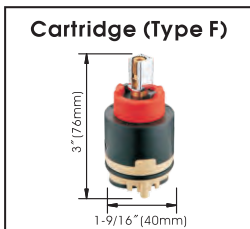

Grand Series Shower Only Trim Pack

• Model No. : 192-6208

- * Polished Chrome Finish
- * One Piece Pressure Balanced Ceramic Cartridge with Balancing Spool
- * Back-to-Back Installation Capability
- * 6-1/2" Single Function Shower Head
- * Metal Shower Arm with Flange
- * Metal Escutcheon with Screws
- * Zinc Handle
- * Matching Finish Trim Sleeve
- * 1.5 GPM@80 PSI Shower Head

Project / Job Name	
Architect / Engineer	
Contractor	
Model	
Quantity	

Model No. : 192-6208 (Polished Chrome) 192-6185 (Brushed Nickel) 192-6211 (Oil-Rubbed Bronze)

Grand Series Shower Only Trim Pack

Model No. :

192-6208 (Polished Chrome)

192-6185 (Brushed Nickel)

192-6211 (Oil-Rubbed Bronze)

No.	Part Name	Material
1	Shower Arm Flange	Stainless Steel
2	Shower Arm	Stainless Steel
3	Shower Head	Plastic
4	Sealing Ring	Rubber
5	Sealing Ring	Sponge
6	Escutcheon	Stainless Steel
7	Cartridge	Ceramic
8	Cartridge Sleeve	Brass
9	Cartridge Locknut	Zinc
10	Handle	Zinc
11	Set Screw	Stainless Steel
12	Escutcheon Screw	Stainless Steel
13	Hot/Cold Button	Plastic
14	Allen Key	Steel
15	Escutcheon Screw O-rings	Rubber