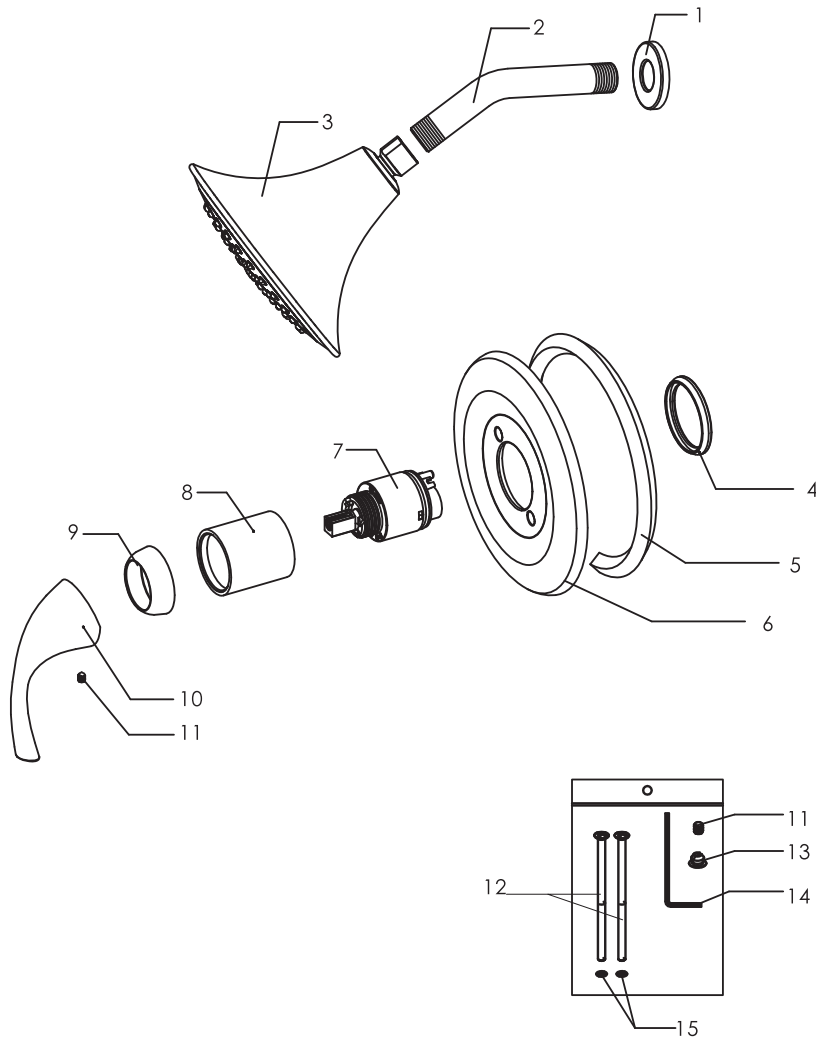

Grand Series Shower Only Trim Pack

• Model No. : 192-6208

- * Polished Chrome Finish
- * One Piece Pressure Balanced Ceramic Cartridge with Balancing Spool
- * Back-to-Back Installation Capability
- * 6-1/2" Single Function Shower Head
- * Metal Shower Arm with Flange
- * Metal Escutcheon with Screws
- * Zinc Handle
- * Matching Finish Trim Sleeve
- * 1.5 GPM@80 PSI Shower Head

Project / Job Name	
Architect / Engineer	
Contractor	
Model	
Quantity	

Model No. : 192-6208 (Polished Chrome) 192-6185 (Brushed Nickel) 192-6211 (Oil-Rubbed Bronze)

Grand Series Shower Only Trim Pack

Model No. :

192-6208 (Polished Chrome)

192-6185 (Brushed Nickel)

192-6211 (Oil-Rubbed Bronze)

No.	Part Name	Material
1	Shower Arm Flange	Stainless Steel
2	Shower Arm	Stainless Steel
3	Shower Head	Plastic
4	Sealing Ring	Rubber
5	Sealing Ring	Sponge
6	Escutcheon	Stainless Steel
7	Cartridge	Ceramic
8	Cartridge Sleeve	Brass
9	Cartridge Locknut	Zinc
10	Handle	Zinc
11	Set Screw	Stainless Steel
12	Escutcheon Screw	Stainless Steel
13	Hot/Cold Button	Plastic
14	Allen Key	Steel
15	Escutcheon Screw O-rings	Rubber