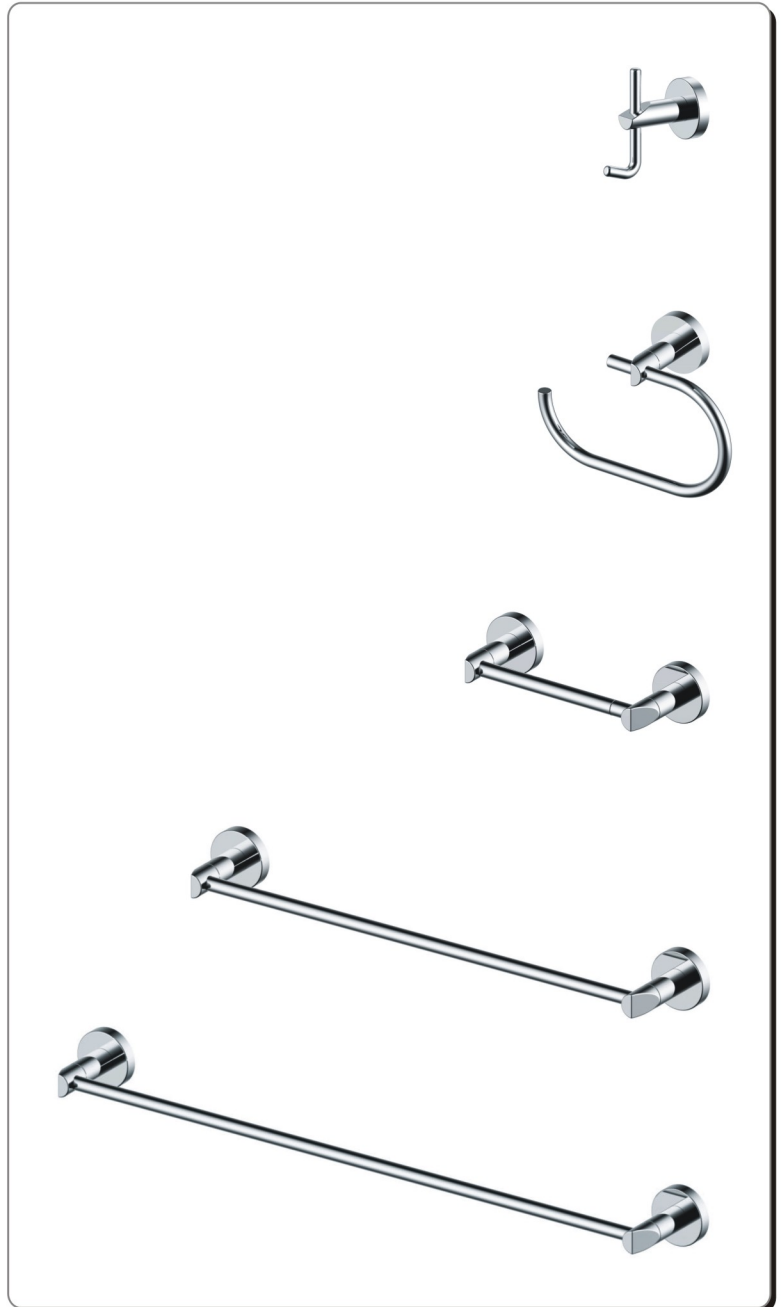

### Towel Ring

Model : 182-6620 Polished Chrome

Model : 182-6621 Brushed Nickel

- \* Complete the look of your bath with coordinating faucets & accessories
- \* Single post wall-mount design
- \* Includes template and mounting hardware
- \* Extends from wall 3-1/8"
- \* Solid zinc alloy base
- \* Stainless steel tube
- \* Limited lifetime warranty

### Tissue Holder

Model : 182-6623 Polished Chrome

Model : 182-6624 Brushed Nickel

- \* Complete the look of your bath with coordinating faucets & accessories
- \* Pivoting bar operation makes changing tissue rolls quick and easy
- \* Double post wall-mount design
- \* Includes template and mounting hardware
- \* Extends from wall 3-1/8"
- \* Solid zinc alloy bases
- \* Stainless steel tube
- \* Limited lifetime warranty

### 18" Towel Bar

Model : 182-6626 Polished Chrome

Model : 182-6627 Brushed Nickel

- \* Complete the look of your bath with coordinating faucets & accessories
- \* Double post wall-mount design
- \* Includes template and mounting hardware
- \* Extends from wall 3-1/8"
- \* Solid zinc alloy bases
- \* Stainless steel tube
- \* Limited lifetime warranty

### 24" Towel Bar

Model : 182-6629 Polished Chrome

Model : 182-6630 Brushed Nickel

- \* Complete the look of your bath with coordinating faucets & accessories
- \* Double post wall-mount design
- \* Includes template and mounting hardware
- \* Extends from wall 3-1/8"
- \* Solid zinc alloy bases
- \* Stainless steel tube
- \* Limited lifetime warranty