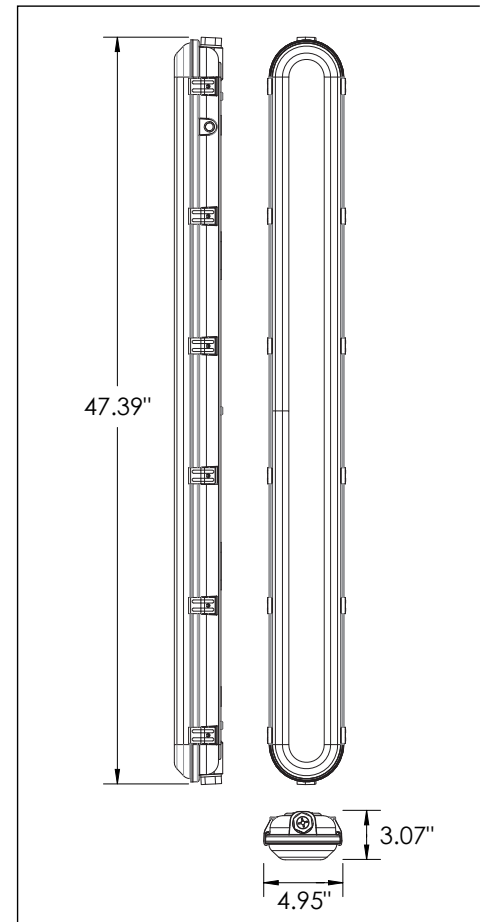

	IVT5L4K	IVT5L45K	IVT5L5K
Lumens:	5010	4849	4849
Watts:	34.23	34.13	34.13
Lumens/Watt:	148.0	143.1	143.1
CRI:	80	80	80
CCT:	4000	4500	5000
Lifespan:	100,000 ¹	100,000 ¹	100,000 ¹

Construction:

The 1-piece housing is made of durable composite material. The poured gasket provides a continuous seal for the lens. Twelve latches compress lens to housing for a tight seal. Stainless steel mounting brackets are furnished with each fixture.

Testing:

Atlas LED luminaires have been tested by an independent laboratory in accordance with IESNA LM-79 & LM-80.

Warranty:

Five-year limited warranty

Options: 3C = 3' Cord, 6C = 6' Cord, 10C = 10' Cord, 20C = 20' Cord

DIMENSIONS:

¹LED Life Span Based Upon LM-80 Test Results

**Rebates and Incentives are available in many areas.
Contact an Atlas Representative for more information.**

ATLAS LIGHTING PRODUCTS, INC.

PO BOX 2348 | BURLINGTON, NC 27216
800-849-8485 | FAX: 1-855-847-2794 | www.atlasled.com