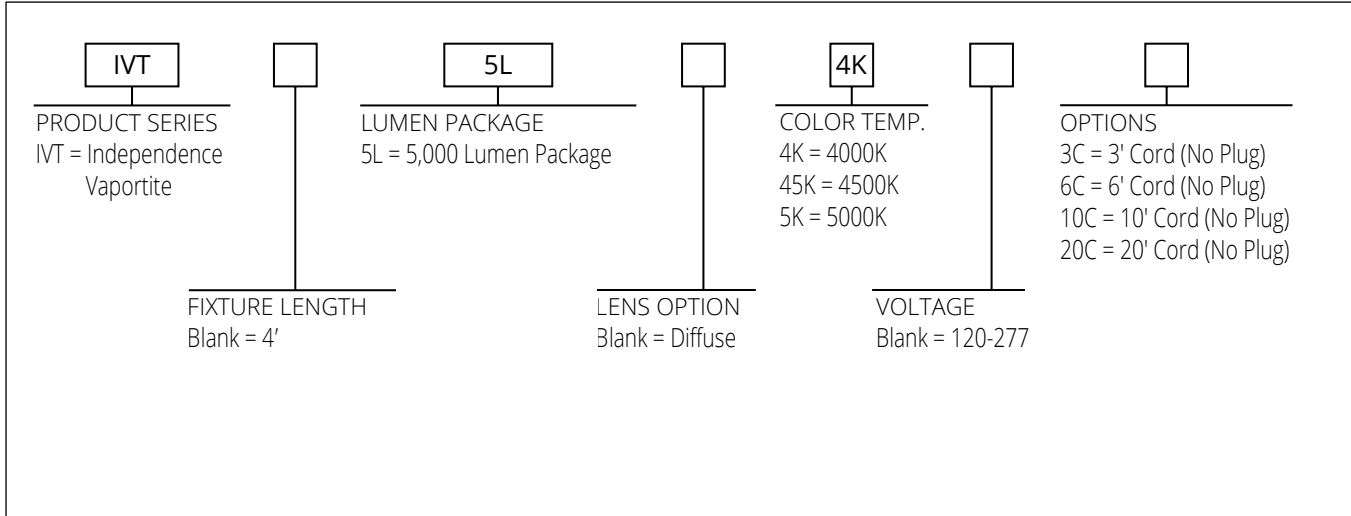

INDEPENDENCE SERIES Vaportite

IVT Series Independence Vaportite

ORDERING FORMAT

IP RATING

	DESCRIPTION	DEFINITION
6	Dust-tight	No ingress of dust
5	Protects against water jets	Water projected from a nozzle against the enclosure from any direction shall have no harmful effect