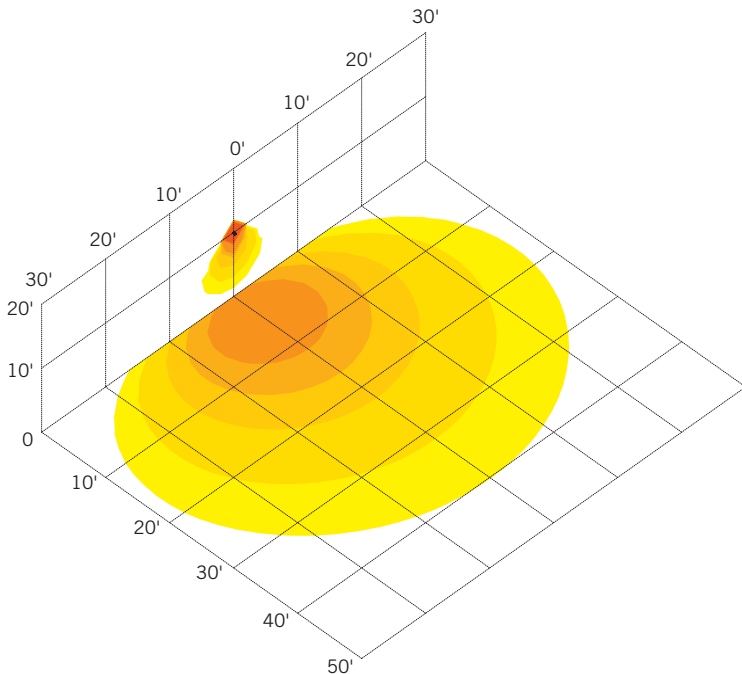

LIGHT DISTRIBUTION PATTERNS (Isometric view from above)

Building exterior mounted at 10',
30° below horizontal