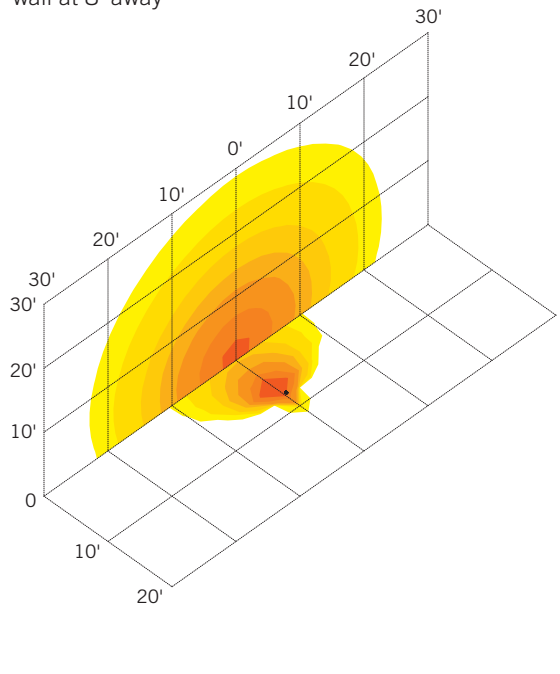

#### LUMINOUS INTENSITY DISTRIBUTION

Average diffuse angle (50%): **114.0°**

- 1 Violet C0-C180
- 2 Green C90-C270
- 3 Orange G6

Unit: cd

#### FLUX DISTRIBUTION

Zone	Lumens	% Luminaire
<b>Forward Light</b>	1,093 lm	53.7%
0°-30°	287 lm	14.1%
30°-60°	585 lm	28.7%
60°-80°	214 lm	10.5%
80°-90°	7 lm	0.4%
<b>Back Light</b>	925 lm	45.5%
0°-30°	277 lm	13.6%
30°-60°	513 lm	25.2%
60°-80°	134 lm	6.6%
80°-90°	2 lm	0.1%
<b>Up Light</b>	16 lm	0.8%
90°-100°	1 lm	0.0%
100°-180°	15 lm	0.7%

#### LIGHT DISTRIBUTION PATTERNS (Isometric view from above)

Building exterior mounted at 10',  
30° below horizontal

Ground mounted at 6' above ground,  
10° above horizontal, shining towards building exterior  
wall at 8' away