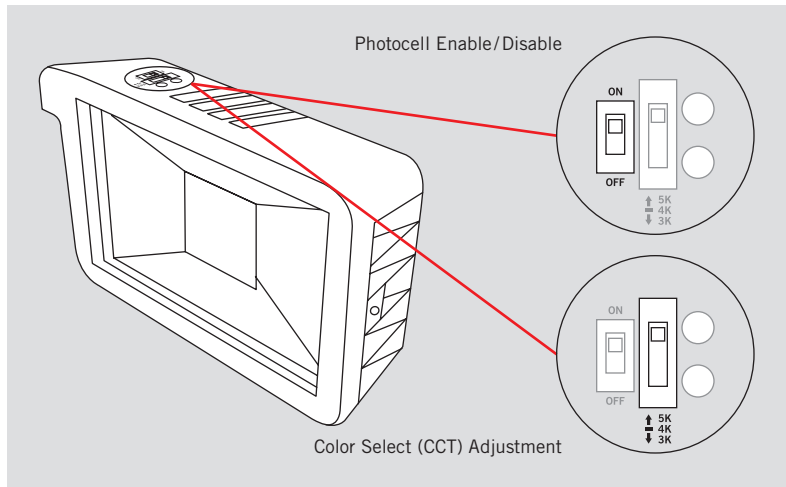

#### GENERAL WIRING DIAGRAM

**Caution:** Before installing, make certain that AC power to the fixture is off.

**Caution:** The electrical rating of this product is 120–277V. Installer must confirm that there is 120–277V at the fixture before installation.

#### PHOTOCELL ENABLE/DISABLE

This fixture is equipped with a dusk-to-dawn photocell behind the translucent knock-out (KO) cover. Adjust the dip switch to enable (ON) or disable (OFF) the photocell function (see illustrations to the right). Fixture comes preset with photocell enabled unless otherwise noted.