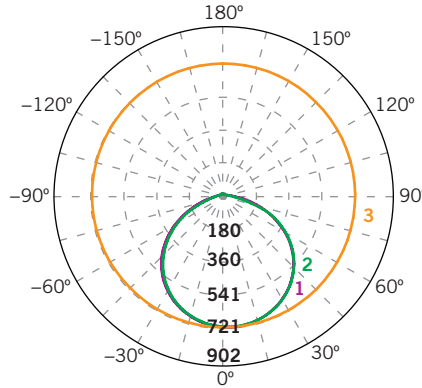

LUMINOUS INTENSITY DISTRIBUTION