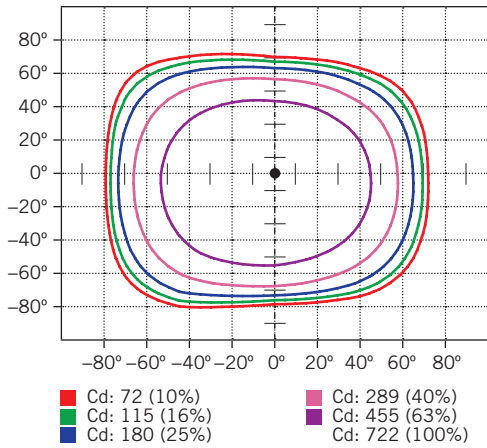

KT-FLED15-R1A-UNV-8CSB-VDIM

COMPACT 15W GENERAL-PURPOSE LED FLOOD LIGHT

PHOTOMETRIC SPECIFICATIONS

ISOCANDELA PLOT