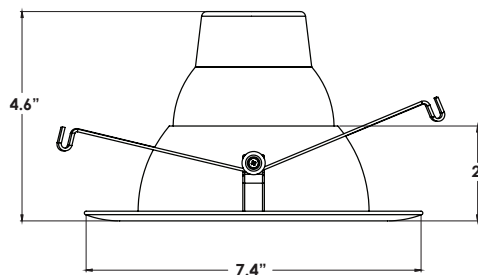

FEATURES

- Over 950 usable lumens are directed from the luminaire to the work surface
- Greater light output than a 26W CFL or a 65W BR30 while consuming less than 15W of power
- Rated at 90+ CRI to meet California Title-24 strict compliance standards
- Life tested to ensure light output up to 50,000 hours of operation to L70
- Glare reducing cut-off angle of 55 degrees
- High performance optic hides LED chip image but still delivers an even beam of light
- Elite's highly selective LED chips produce zero ultraviolet and virtually no infrared light
- Tested to LM-79 and LM-80 standards
- UL listed for safety