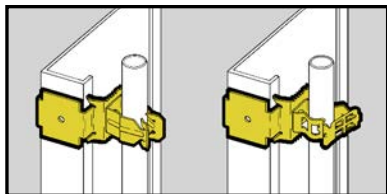

Wall studs

- Attaches conduit to most metal studs.
- BG Series features Guide-Rite design.
- BP Series feature push-type design.

Guide-Rite™ Conduit To Stud Fastener

Wall Studs

UPC/Part Number	Catalog Number	Conduit Size EMT & Rigid	Box Qty.
78101118425	BG-6-B5 *	3/8" or BX	100
78101118480	BG-8-12-B5	1/2", 3/4"	100
78101118560	BG-16-B5	1"	100
78101118645	BG-20-B5	1 1/4"	50

Patent #4958792

* BG-6 will accept the following range \varnothing .420 - \varnothing .675:
1 1/2 thru 1 3/4 MC/AC cable and 5/16" or 3/8" flexible conduit

Push Type Conduit To Stud Fastener

UPC/Part Number	Catalog Number	Conduit Size	Box Qty.
78101119250	BP-8-B5	1/2" EMT	100
78101119350	BP-12-B5	3/4" EMT, 1/2" IMC, Rigid	100
78101119445	BP-16-B5	1" EMT, 3/4" IMC, Rigid	100