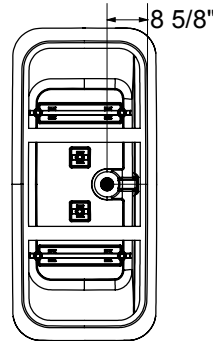

# Oberto

**Model number:**

106386

**Dimensions:** 67" x 31" x 23"

**Installation:** Freestanding

**Material:** Acrylic

## Options (Visit our website for a complete list of our options)

No	Description
<input type="checkbox"/> OPT 20260	Linear-rounded overflow & waste metal trim kit

# Oberto

**Model number:** 106386

**Dimensions:** 67" x 31" x 23"

**Installation:** Freestanding

**Material:** Acrylic

 Recommended faucet area of 40" (L) x 3" (W).  
Depth recommended for straight pipes 8".

All dimensions are approximate. Structure measurements must be verified against the unit to ensure proper fit.

<b>Dimensions:</b>
67 x 31 x 23 in. (1702 x 787 x 584 mm)
<b>Weight:</b>
132 lbs -
<b>Drain location:</b>
Center