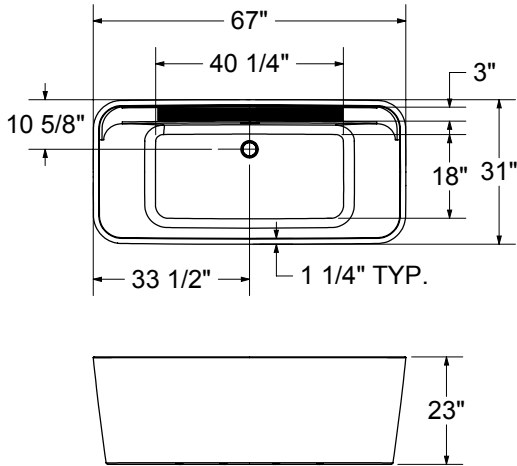

# Oberto

**Model number:**

106386

**Dimensions:** 67" x 31" x 23"

**Installation:** Freestanding

**Material:** Acrylic

## Options (Visit our website for a complete list of our options)

No	Description
<input type="checkbox"/> OPT 20260	Linear-rounded overflow & waste metal trim kit

# Oberto

**Model number:** 106386

**Dimensions:** 67" x 31" x 23"

**Installation:** Freestanding

**Material:** Acrylic

 Recommended faucet area of 40" (L) x 3" (W).  
Depth recommended for straight pipes 8".

All dimensions are approximate. Structure measurements must be verified against the unit to ensure proper fit.

<b>Dimensions:</b>
67 x 31 x 23 in. (1702 x 787 x 584 mm)
<b>Weight:</b>
132 lbs -
<b>Drain location:</b>
Center