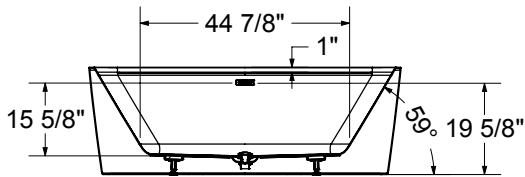

## Options (Visit our website for a complete list of our options)

No	Description
<input type="checkbox"/> OPT 20260	Linear-rounded overflow & waste metal trim kit

# Oberto

**Model number:** 106386

**Dimensions:** 67" x 31" x 23"

**Installation:** Freestanding

**Material:** Acrylic

 Recommended faucet area of 40" (L) x 3" (W).  
Depth recommended for straight pipes 8".

All dimensions are approximate. Structure measurements must be verified against the unit to ensure proper fit.

<b>Dimensions:</b>
67 x 31 x 23 in. (1702 x 787 x 584 mm)
<b>Weight:</b>
132 lbs -
<b>Drain location:</b>
Center