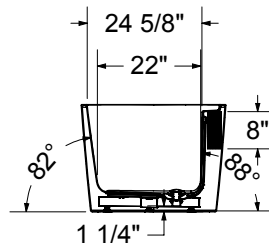

# Oberto

**Model number:**

106386

**Dimensions:** 67" x 31" x 23"

**Installation:** Freestanding

**Material:** Acrylic

## Options (Visit our website for a complete list of our options)

No	Description
<input type="checkbox"/> OPT 20260	Linear-rounded overflow & waste metal trim kit

# Oberto

**Model number:** 106386

**Dimensions:** 67" x 31" x 23"

**Installation:** Freestanding

**Material:** Acrylic

 Recommended faucet area of 40" (L) x 3" (W).  
Depth recommended for straight pipes 8".

All dimensions are approximate. Structure measurements must be verified against the unit to ensure proper fit.

<b>Dimensions:</b>
67 x 31 x 23 in. (1702 x 787 x 584 mm)
<b>Weight:</b>
132 lbs -
<b>Drain location:</b>
Center