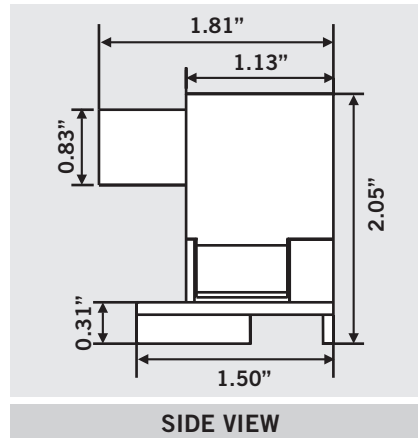

RECESSED DOUBLE CONTACT SOCKETS

KT-SOCKET-RDC-PE

DESCRIPTION: Recessed Double Contact Socket with Plunger End for HO Lamps

DIMENSIONS

KT-SOCKET-RDC-SE

DESCRIPTION: Recessed Double Contact Socket with Stationary End for HO Lamps

DIMENSIONS