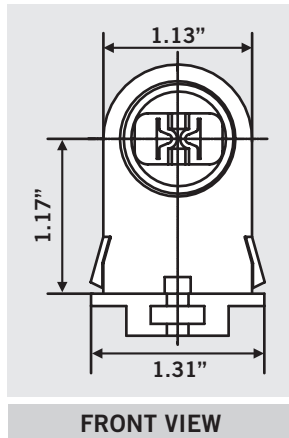

RECESSED DOUBLE CONTACT SOCKETS

KT-SOCKET-RDC-PE

DESCRIPTION: Recessed Double Contact Socket with Plunger End for HO Lamps

DIMENSIONS

KT-SOCKET-RDC-SE

DESCRIPTION: Recessed Double Contact Socket with Stationary End for HO Lamps

DIMENSIONS