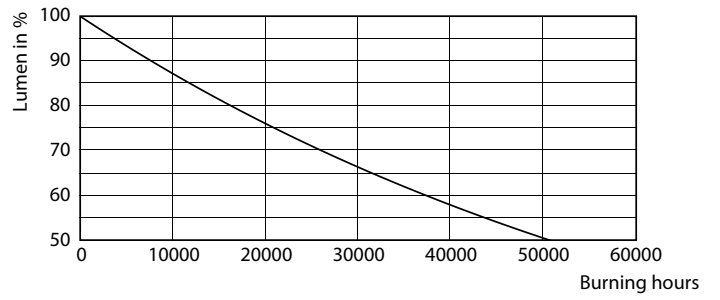

PAR30/PAR20 LED

Lifetime

14-120W E26 PAR38

14-120W E26 PAR38