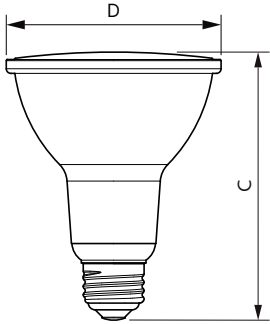

PAR30/PAR20 LED

Philips PAR30 and PAR20 LED Single Optic Lamps provide superior lighting aesthetics and optimal thermal efficiency in a sleek, lightweight design.

Product data

General Information	
Cap-Base	E26 [Single Contact Medium Screw]
Nominal Lifetime (Nom)	25000 h
Switching Cycle	25000X
Technical Type	10-75W
Light Technical	
Color Code	841 [CCT of 4100K (841)]
Beam Angle (Nom)	40 °
Initial lumen (Nom)	850 lm
Luminous Flux (Rated) (Nom)	850 lm
Luminous Intensity (Nom)	1600 cd
Color Designation	Cool White (CW)
Rated Beam Angle	40 °
Correlated Color Temperature (Nom)	4000 K
Luminous Efficacy (rated) (Nom)	85.00 lm/W
Color Consistency	<6
Color Rendering Index (Nom)	80
LLMF At End Of Nominal Lifetime (Nom)	70 %
Operating and Electrical	
Input Frequency	50 to 60 Hz
Power (Rated) (Nom)	10 W
Lamp Current (Nom)	86 mA
Wattage Equivalent	75 W

Product Data	
Order product name	10PAR30L/LED/840/F40/DIM/ULW/120V 6/1FB
EAN/UPC - Product	046677529758
Order code	529750
Numerator - Quantity Per Pack	1
Numerator - Packs per outer box	6
Material Nr. (12NC)	929001322304
Net Weight (Piece)	0.285 kg

Dimensional drawing

Glass UL wet PAR30L 120V 9-75W 850lm 40D

Product	D	C
10PAR30L/LED/840/F40/DIM/ULW/120V 6/1FB	94 mm	118 mm

Photometric data

Access Lighting - Series

10-75W E26 PAR30L

10-75W E26 PAR30L 40D 840 4000K