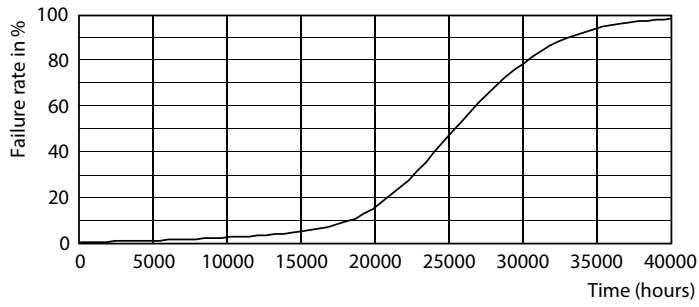

PAR30/PAR20 LED

Lifetime

14-120W E26 PAR38

14-120W E26 PAR38