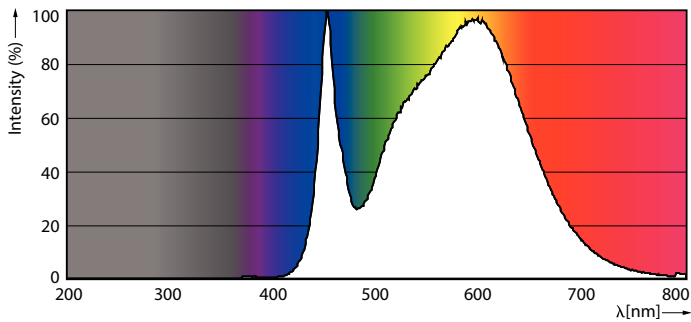

Photometric data

Access Lighting - Series

10-75W E26 PAR30L