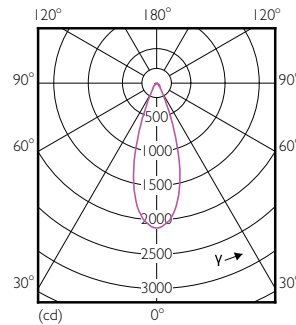

Dimensional drawing

Glass UL wet PAR30L 120V 9-75W 850lm 40D

Product	D	C
10PAR30L/LED/840/F40/DIM/ULW/120V 6/1FB	94 mm	118 mm

Photometric data

Access Lighting - Series

10-75W E26 PAR30L

10-75W E26 PAR30L 40D 840 4000K