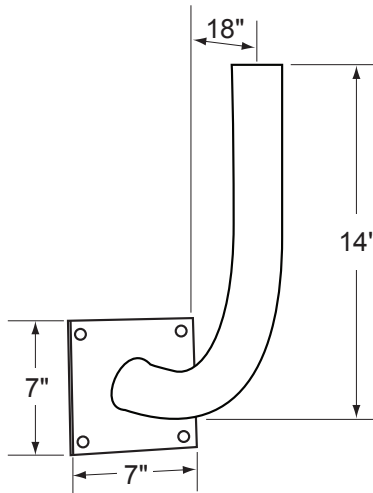

CATALOG NUMBER: 500-018BZ	
JOB NAME:	
CUSTOMER NAME:	
NOTES:	TYPE:
	DATE:

FEATURES AND SPECIFICATIONS

SITE LIGHTING
ACCESSORIES
SIDE MOUNT FLOOD LIGHTING BRACKET

Construction:
Die Cast

Mounting:
Wall

Specifications:
Overall height: 14" (35.56 cm)
Depth: 18" (45.72 cm)
Width: 7" (17.78 cm)

ORDERING INFORMATION

CATALOG #	DESCRIPTION	FINISH	STD. PKG.
500-018BZ	Right Angle Bracket (for Wall)	Bronze	1

DIMENSIONS

Actual performance can vary depending on operating conditions. Specifications are subject to change without notice.