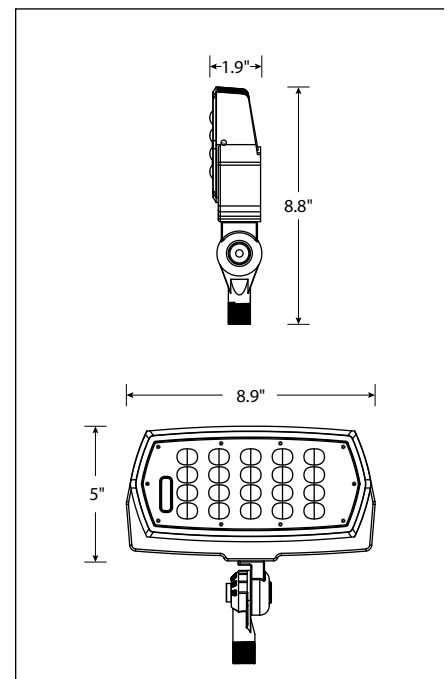

DIMENSIONS:

¹LED Life Span Based Upon LM-80 Test Results

Rebates and Incentives are available in many areas. Contact an Atlas Representative for more information.

ATLAS LIGHTING PRODUCTS, INC.

PO BOX 2348 | BURLINGTON, NC 27216
800-849-8485 | FAX: 1-855-847-2794 | www.atlasled.com

*The majority of Atlas Lighting Products are assembled in USA facilities by an American Workforce utilizing both Domestic and Foreign components. Meets Buy American requirements within the ARRA.